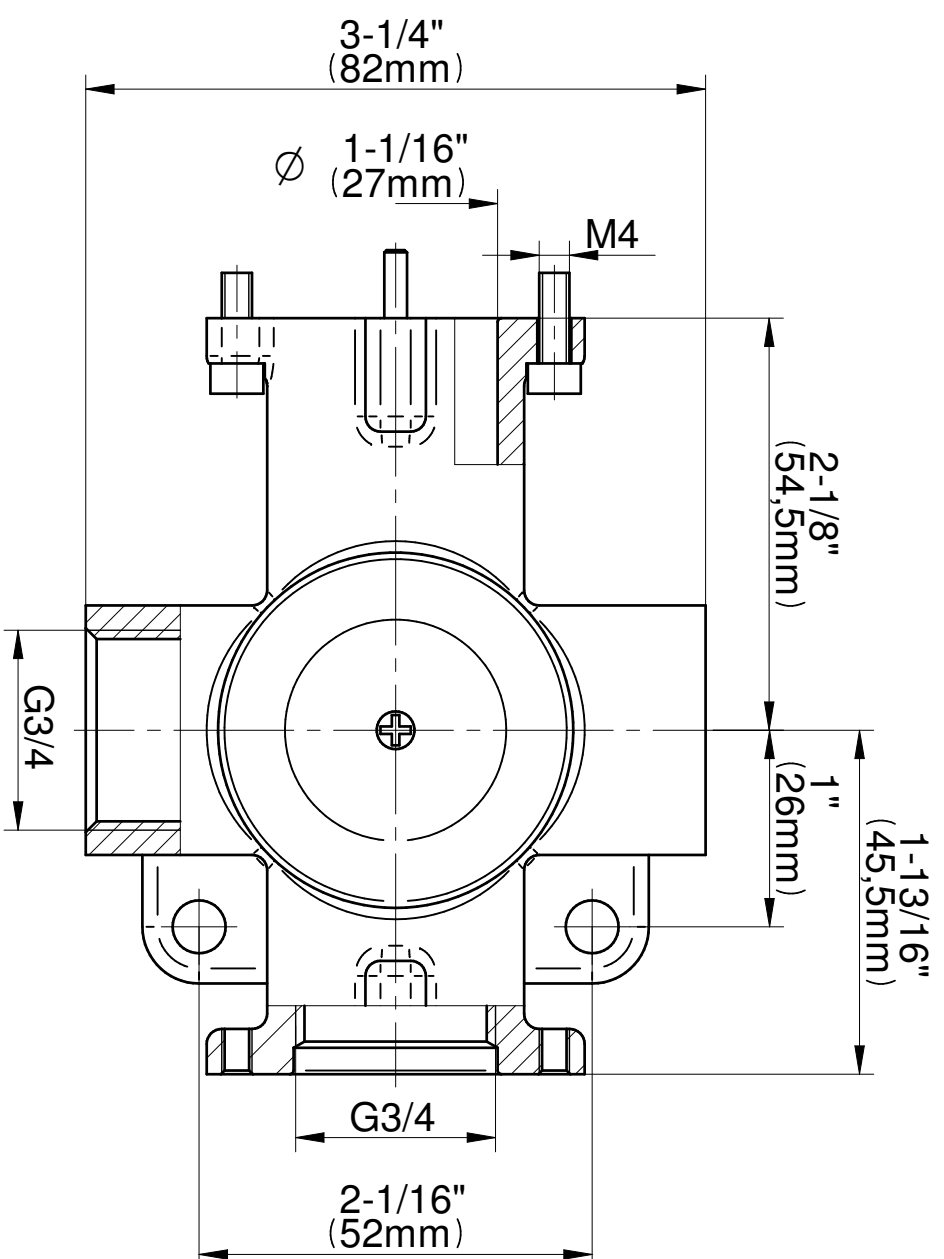

5119300

Concealed diverter with 3 outlets

GRAFF
CUTTING EDGE DESIGN