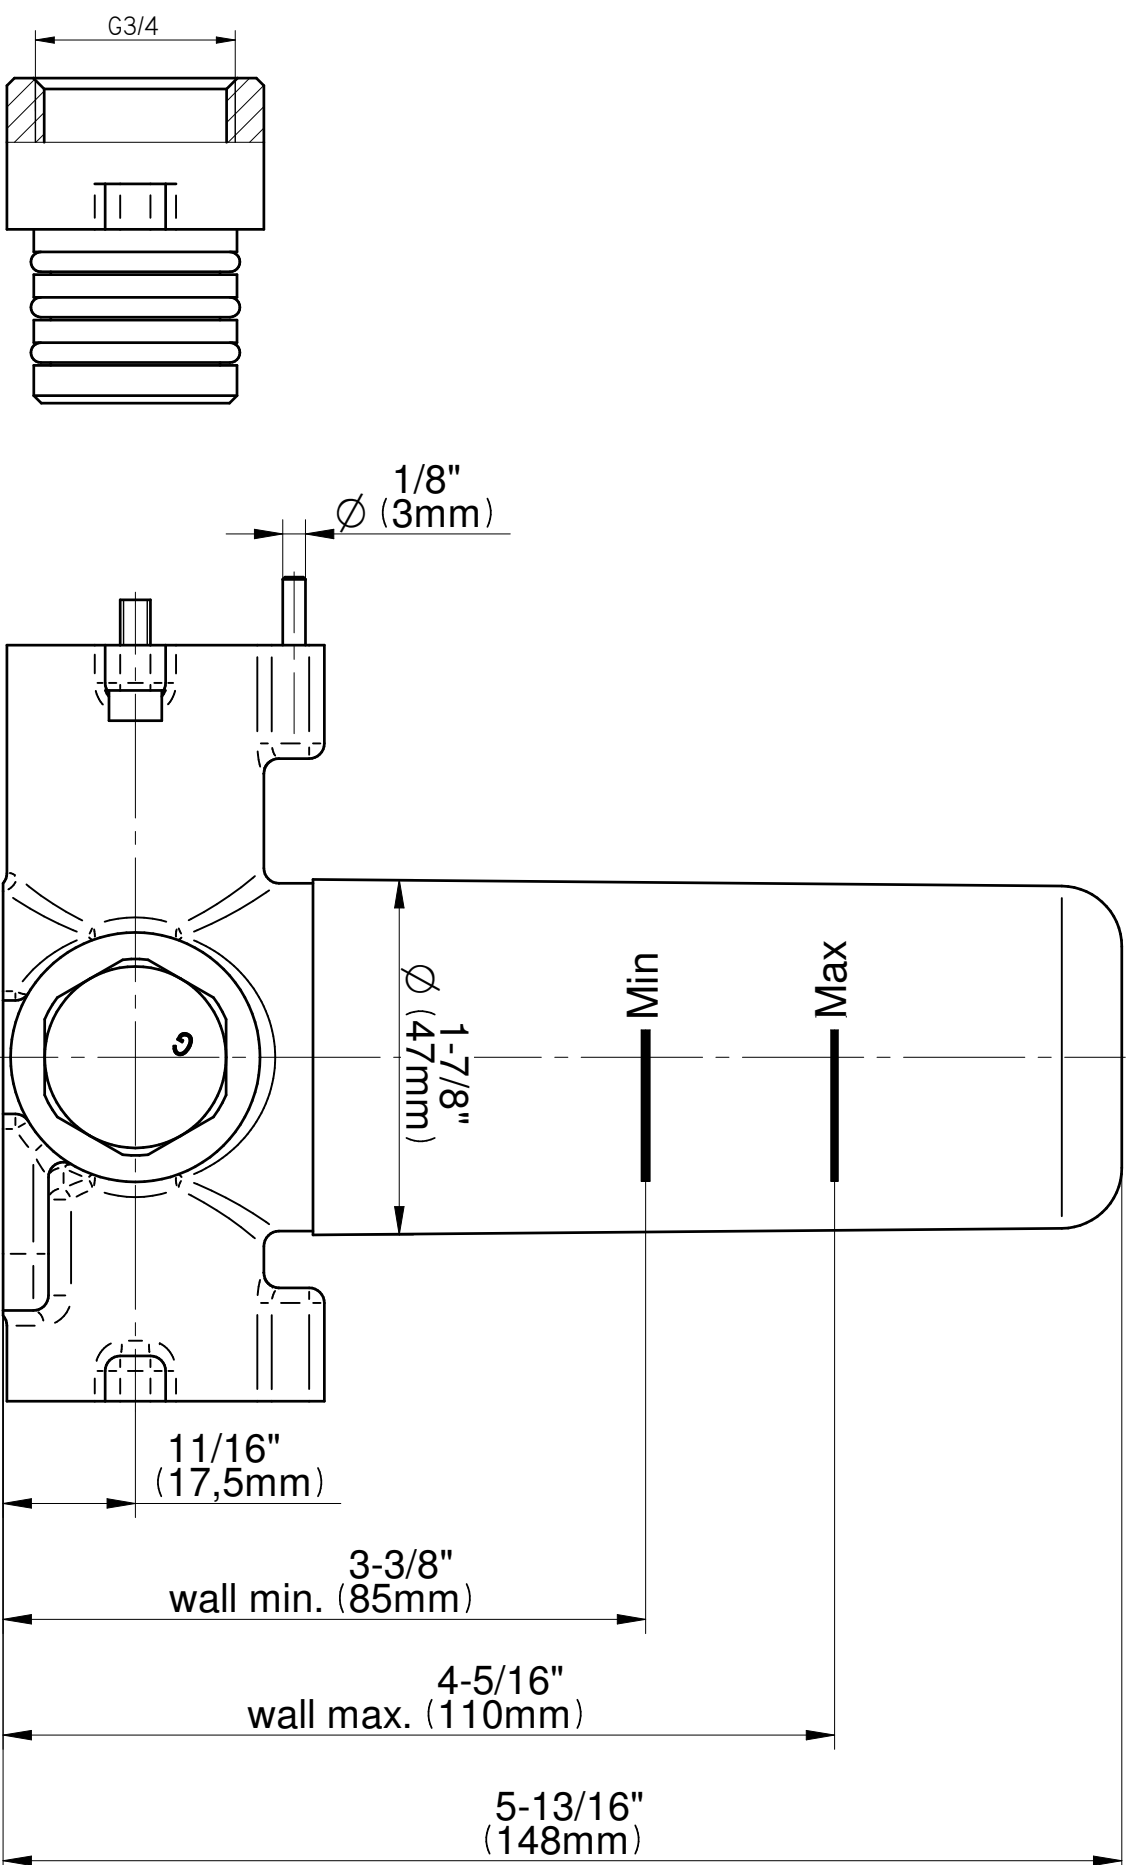

5119300

Concealed diverter with 3 outlets

GRAFF
CUTTING EDGE DESIGN