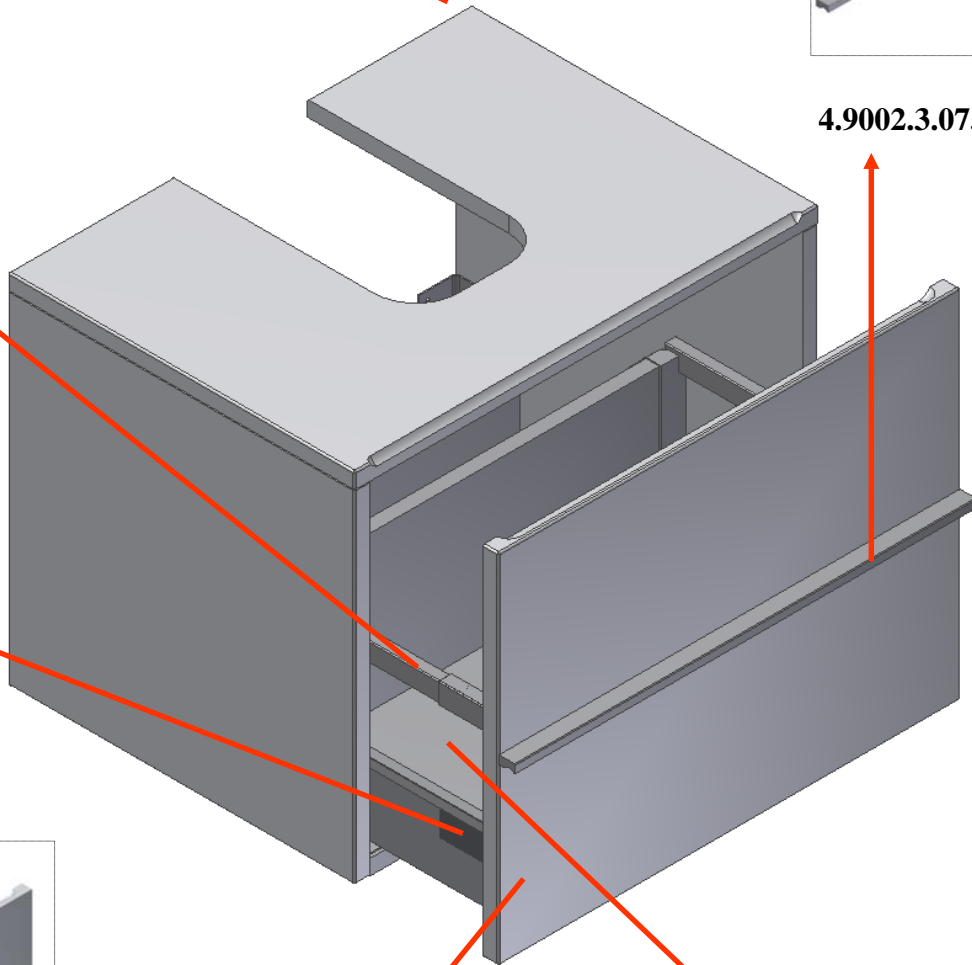

matt	glossy			
463	464	519	548	999

4.9003.5.075.xxx.1