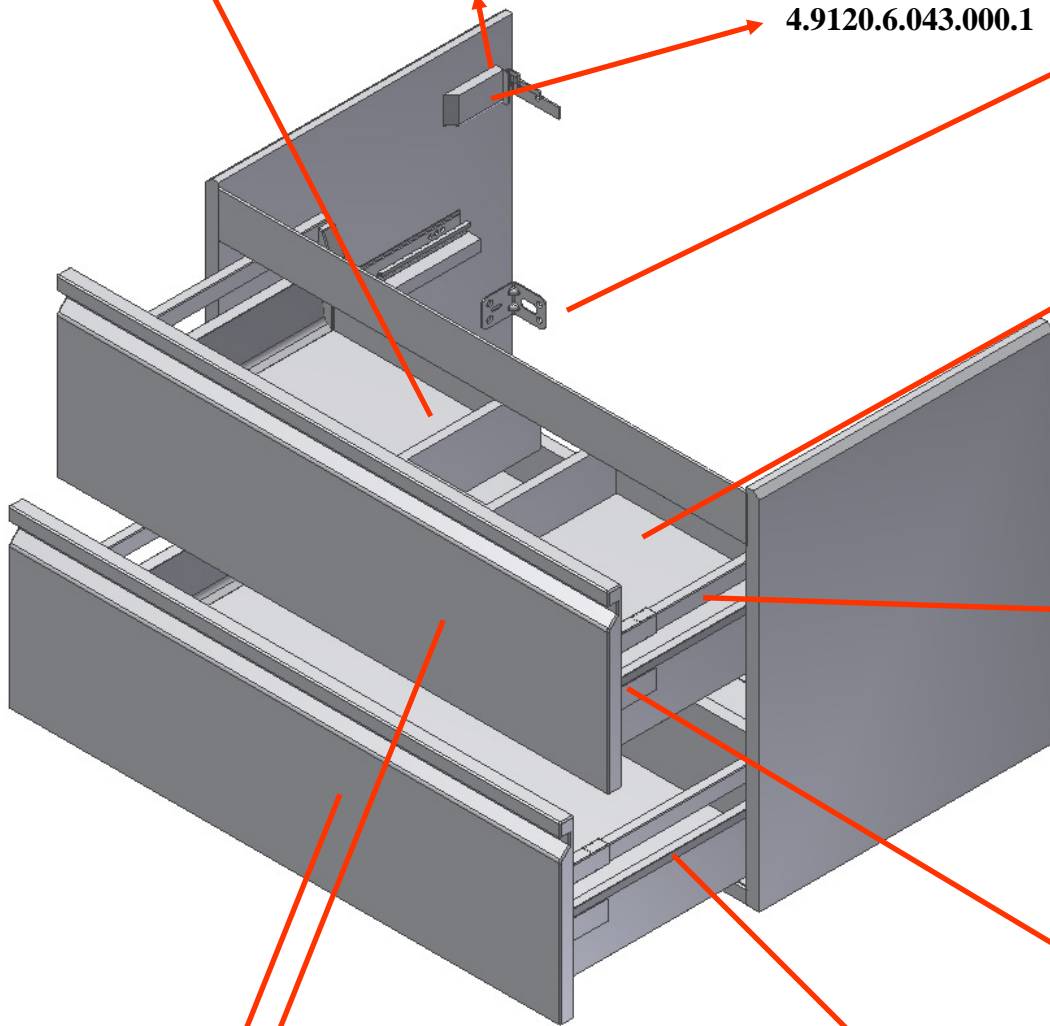

LAUFEN

Bathroom Culture since 1892  www.laufen.com

PRO S
2 drawers
Nordic

SPARE PART LIST 2016

4.9611.3.110.000.1

4.9114.0.999.000.1

4.9120.6.043.000.1

4.9301.5.030.000.1