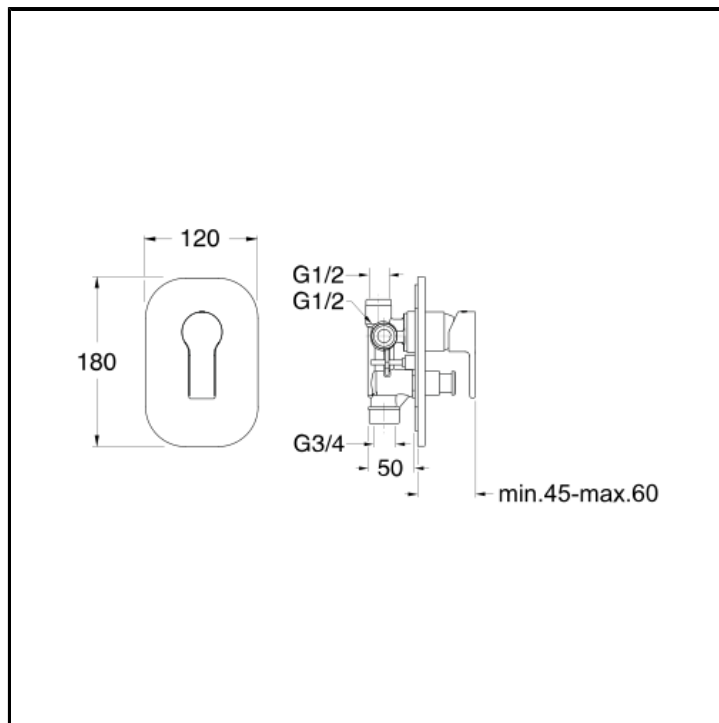

CRIDE649

Complete concealed bath/shower mixer with 2 outlets diverter and ABS cover plate

FINITURE

 Chrome

CHARACTERISTICS

-

COMMAND

- Monocontrol