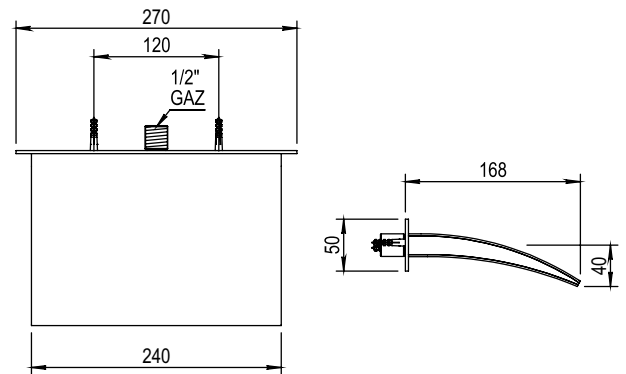

## Bec bain mural cascade

### CARACTÉRISTIQUES

Bec bain mural cascade  
 Cascade wall mounted spout for tub