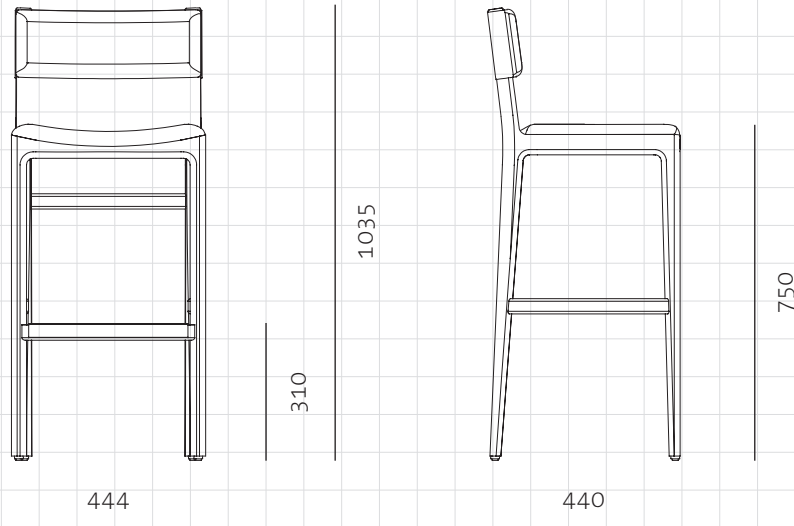

Taylor Bar Chair SH750

CODE

TA-S310-750

DIMENSIONS

W444 x D440 x H1035mm

NET WEIGHT

Seating height: 750mm

ENVIRONMENT

6.5 kg

MATERIALS

Indoor

Solid wood frame, Upholstery

*Please refer to website or contact your local representative for complete material swatches.

SHIPPING

Package	Assembled		
Package Qty	1 pcs/box		
Packaging	Measurement (mm)	Volume (cbm)	Gross Weight (kg)
FCL	W509 x D505 x H1120	0.29	13.12
LCL/AIR	W549 x D545 x H1210	0.36	16.59