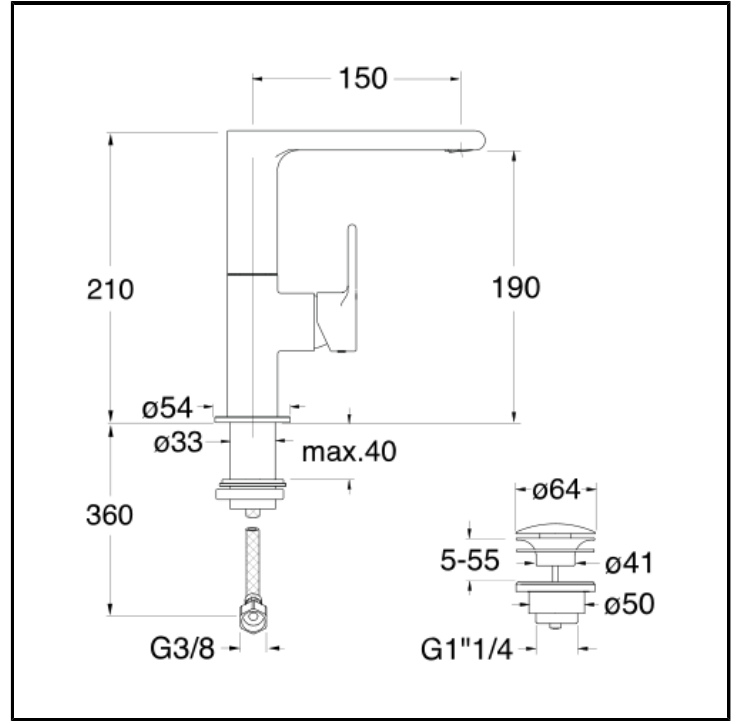

CRIDE228

Basin mixer REGULAR with swivel spout and 1"1/4 Up&Down waste

FINITURE

- White matt
- Chrome
- Black matt

FEATURES (MODEL NAME SIDE)

- Regular

FEATURES FROM TECHNOLOGIES

-
-

COMMAND

- Monocontrol

INSTALLATION

- Top

TPOLOGY

-

ENVIRONMENT

- Bathroom