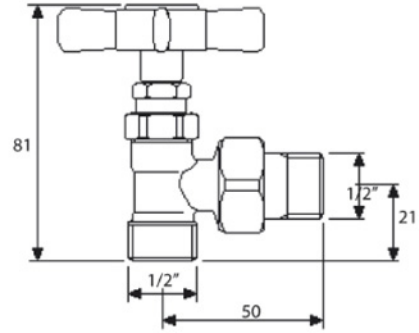

TOWELWARMER Collection	
Code	Description
9057-C 9058-I/N/O/OR 9058-B/ND/R	Rope 2 towel warmer 575x860 mm (208 W - 178 Kcal/h t 50°) Chrome Incalux, Nickel, Dark Gold, Rose Gold Bronze, Dark Nickel, Copper

Verona - Italy
 tel. +39 045 8006917
 fax. +39 045 8020111
 gentry-home.com

TOWELWARMER Collection	
Code	Description
9127-C 9128-I/N/O/OR 9128-B/ND/R	Valves (pair) Chrome Incalux, Nickel, Dark Gold, Rose Gold Bronze, Dark Nickel, Copper Fittings available 12/14/16 copper 12/14/16 covered
9126	Electrical element complete with thermostatic control