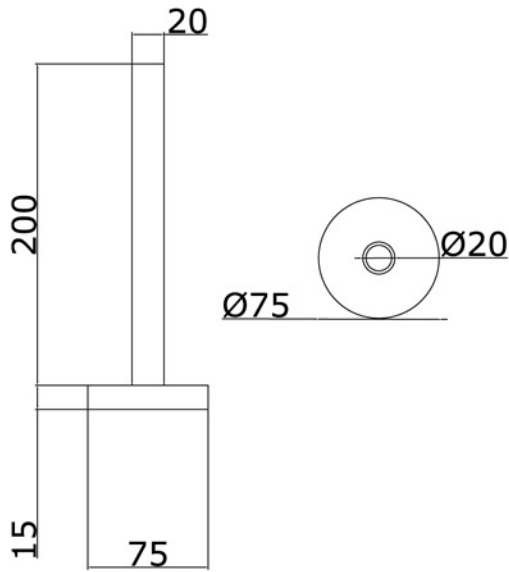

TOWELWARMER Collection	
Code	Description
9057-C 9058-I/N/O/OR 9058-B/ND/R	Rope 2 towel warmer 575x860 mm (208 W - 178 Kcal/h t 50°) Chrome Incalux, Nickel, Dark Gold, Rose Gold Bronze, Dark Nickel, Copper

Verona - Italy
 tel. +39 045 8006917
 fax. +39 045 8020111
 gentry-home.com

TOWELWARMER Collection	
Code	Description
9127-C 9128-I/N/O/OR 9128-B/ND/R	Valves (pair) Chrome Incalux, Nickel, Dark Gold, Rose Gold Bronze, Dark Nickel, Copper Fittings available 12/14/16 copper 12/14/16 covered
9126	Electrical element complete with thermostatic control