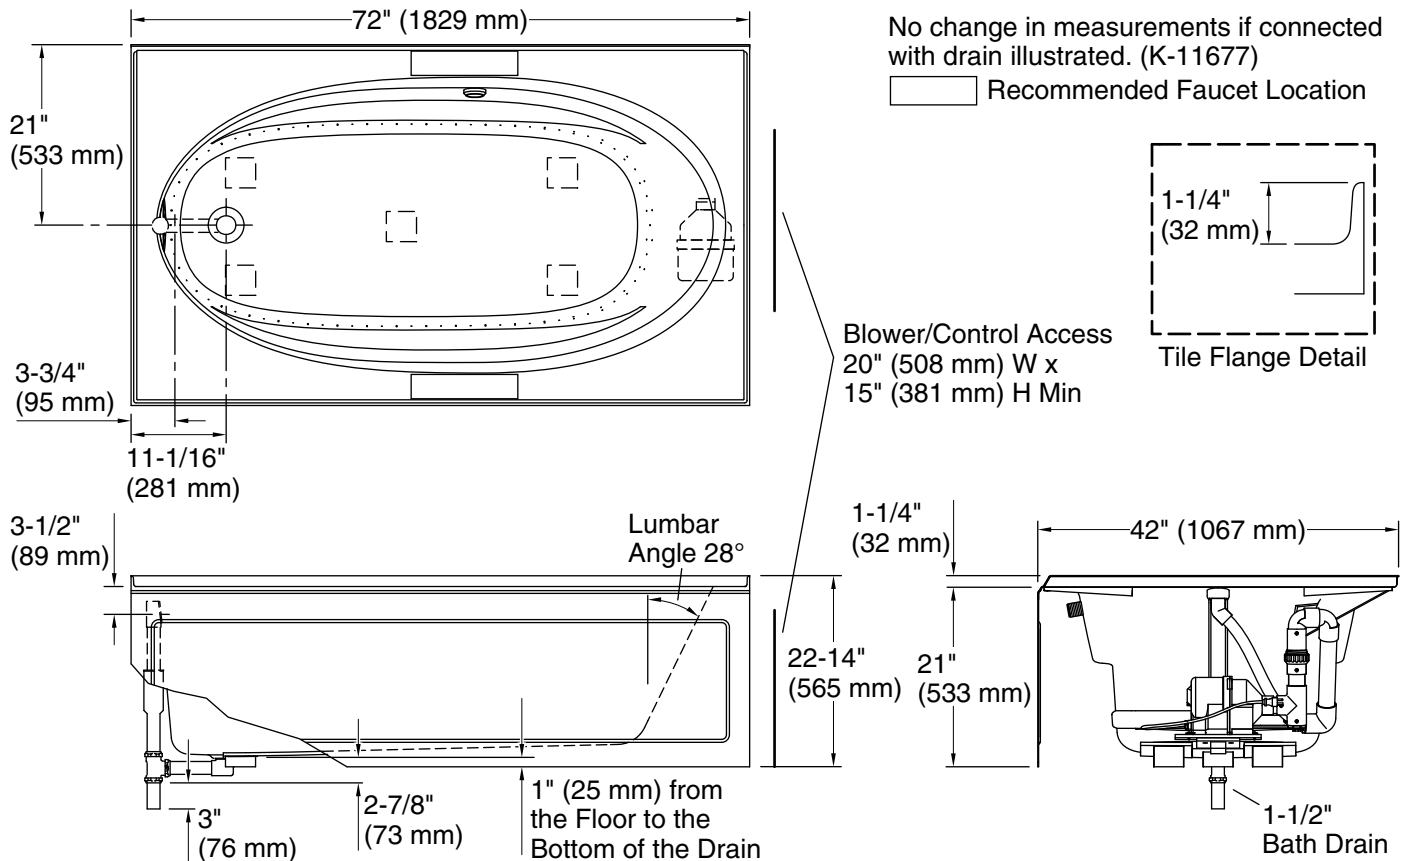

Required Electrical Service

One dedicated circuit required, protected with Class A Ground-Fault Circuit-Interrupter (GFCI). Outside North America, this device may be known as a Residual Current Device (RCD).

Blower: 120 V, 15 A, 60 Hz

Technical Information

All product dimensions are nominal.

Installation: Three-wall alcove
Drain location: Left
Basin area, bottom: 55" x 23-1/4" (1397 mm x 591 mm)
Basin area, top: 64" x 32" (1626 mm x 813 mm)
Weight: 132 lbs (59.9 kg)
Minimum floor load: 39 lbs/ft² (190.4 kg/m²)
Water depth: 15" (381 mm)
Water capacity: 78.5 gal (297.2 L)
Electrical component rating: Blower: 120 V, 10 A, 60 Hz
Minimum flat for door: 3-1/16" (78 mm)

Notes

Measure your actual product for rough-in details. Install this product according to the installation instructions.

The hot water supply should be 70% of the capacity of the bath or greater. Installations will vary.

Remote blower installation kit K-1446 is available for relocating the blower. Provide access for servicing the blower.

Do not relocate or alter the PVC tee or coiled flexible tubing connected to the blower. Follow the blower relocation instructions exactly.

If installing a rim-mount faucet, make sure there is no interference above or below the deck before drilling any holes.