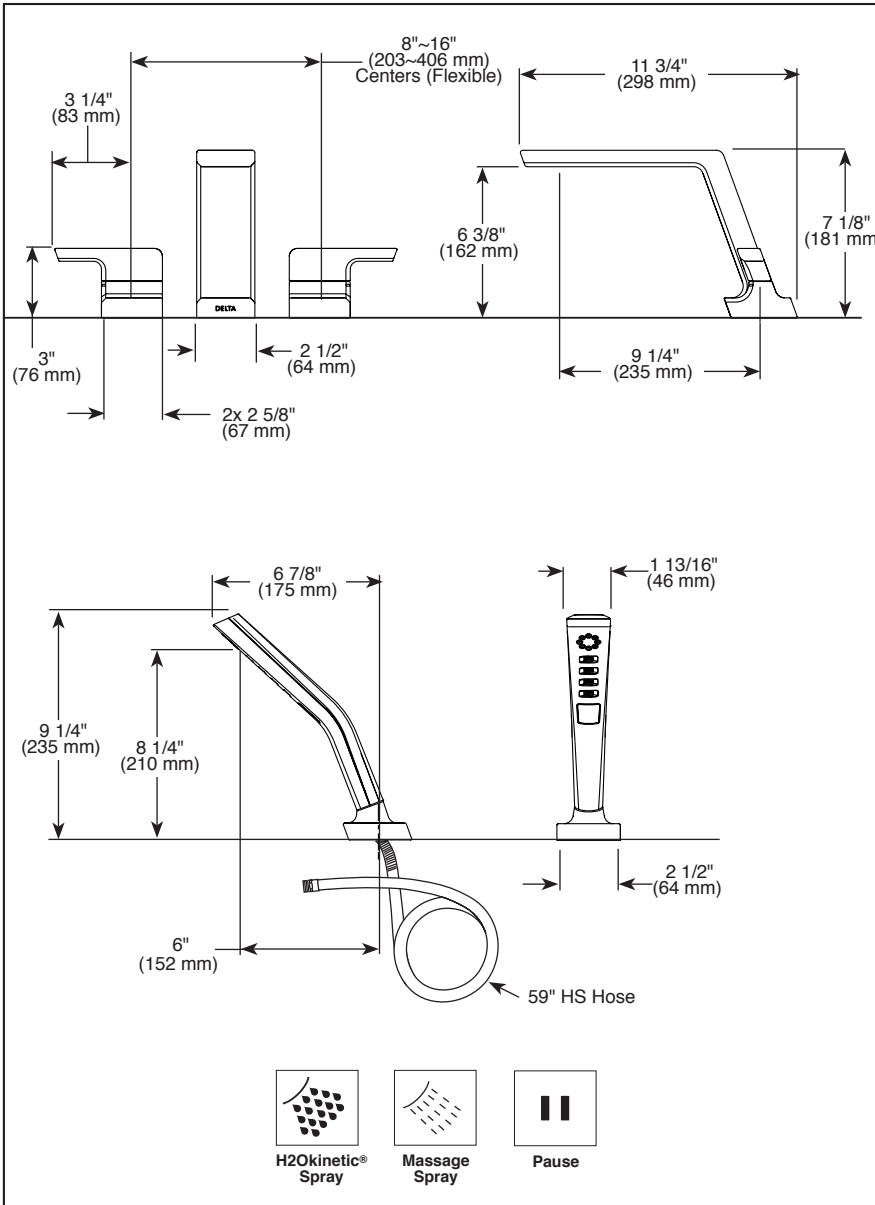

Submitted Model No.: _____

Specific Features: _____

▲ Designate proper finish suffix

see what Delta can do™

ROMAN TUB/WHIRLPOOL FAUCET TRIM

- Pivotal™ Bath Collection
- Three Hole Installation (T2799 Series)
- Four Hole Installation (T4799 Series)

FEATURES:

- Three setting H₂Okinetic® hand shower (T4799 & T4799-PR)
- Lumicoat™ Finish (brilliance finishes only) on model numbers with "PR"
- Lumicoat™ Finishes easily wipe clean without cleaners and chemicals on the products most commonly touched areas

STANDARD SPECIFICATIONS:

- Temperature and volume controlled with handles
- Rough-In kit must also be ordered to complete installation (R4707 for four hole and R2707 for three hole). There are separate specification sheets on each rough-in kit if more details are required.
- Not compatible for use with R2700 Two Handle Flexible Mount Rough-In.
- Hand shower includes certified double check valves for backflow prevention (T4799 & T4799-PR)
- Hand shower max flow rate 1.75 gpm @ 80 psi, 6.6 L/min @ 550 kPa
- Red/blue indicators