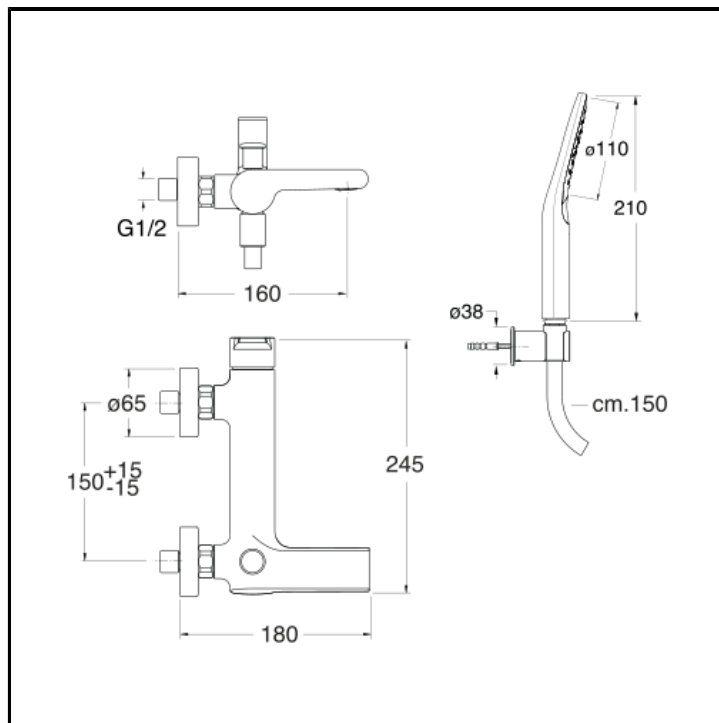

External bath mixer with LONG LIFE flexible hose and anti-lime 3 functions hand shower

FINITURE

- White matt
- Chrome
- Black matt

CHARACTERISTICS

-

FEATURES FROM TECHNOLOGIES

-
-

COMMAND