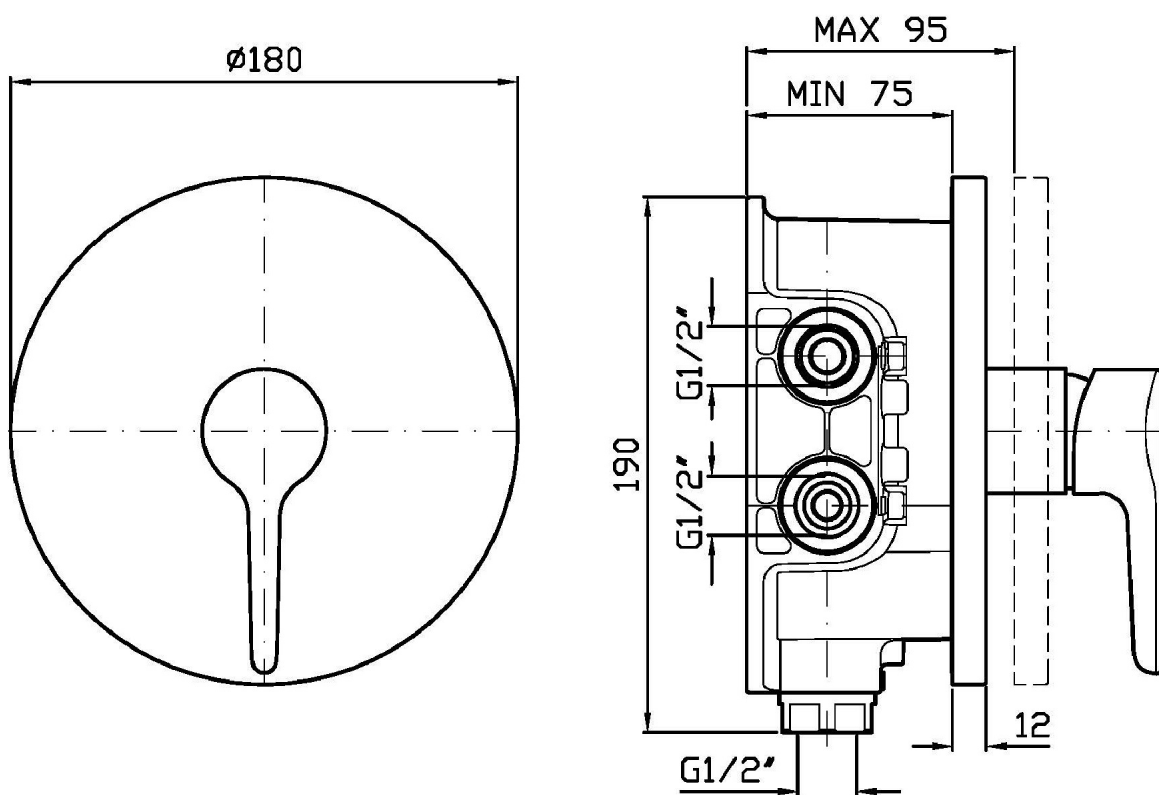

MEDAMEDA

ZMM090

Disegno Complessivo / Overall Drawing