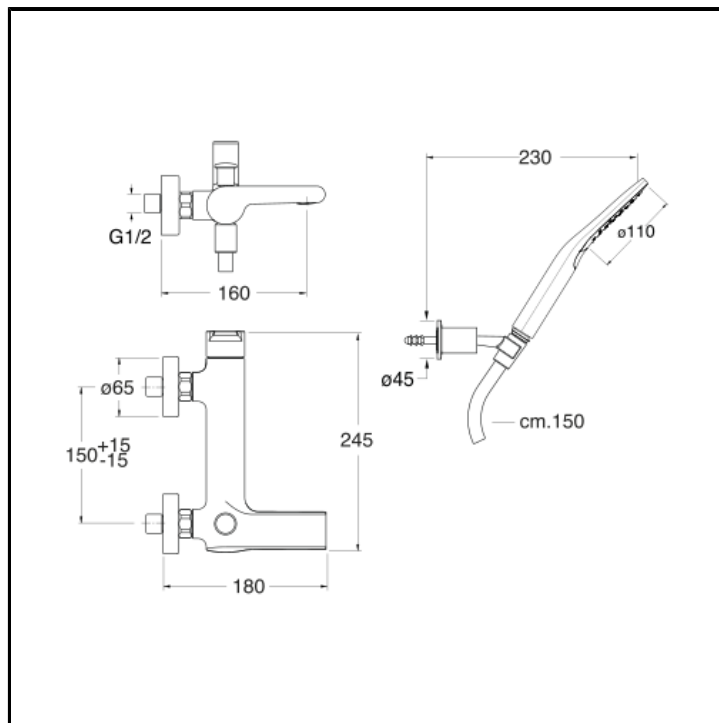

External bath mixer with LONG LIFE flexible hose and adjustable anti-lime 3 functions hand shower

FINITURE

- White matt
- Chrome
- Black matt

CHARACTERISTICS

-

FEATURES FROM TECHNOLOGIES

-
-

COMMAND