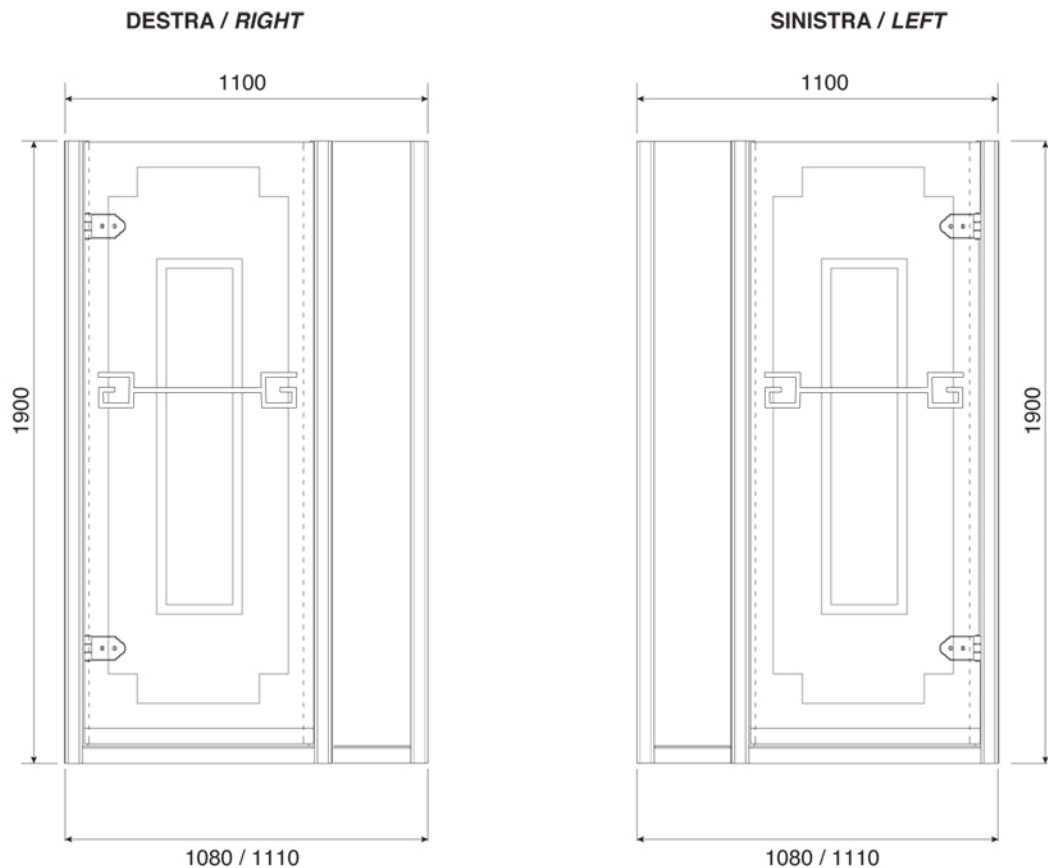

## SHOWER ENCLOSURES Collection

Code	Description
	<b>Athena corner cabin 1100x700 (ext. 1080 - 1110 x 680 - 710)</b>
10142	Transparent decoration on frosted glass
10144	Chrome - Right
10143	Incalux - Right
10145	Chrome - Left
	Incalux - Left
10138	Frosted decoration on clear glass
10140	Chrome - Right
10139	Incalux - Right
10141	Chrome - Left
	Incalux - Left

## SHOWER ENCLOSURES Collection

Code	Description
	<b>Athena corner cabin 1100x800 (ext. 1080 - 1110 x 780 - 810)</b>
10150	Transparent decoration on frosted glass
10152	Chrome - Right
10151	Incalux - Right
10153	Chrome - Left
	Incalux - Left
10146	Frosted decoration on clear glass
10148	Chrome - Right
10147	Incalux - Right
10149	Chrome - Left
	Incalux - Left

**GH**  
GENTRY HOME

Verona - Italy  
tel. +39 045 8006917  
fax. +39 045 8020111  
gentry-home.com

SHOWER ENCLOSURES Collection	
Code	Description
	<b>Athena corner cabin 1100x900 (ext. 1080 - 1110 x 880 - 910)</b>
10158	Transparent decoration on frosted glass
10160	Chrome - Right
10159	Incalux - Right
10161	Chrome - Left
	Incalux - Left
10154	Frosted decoration on clear glass
10156	Chrome - Right
10155	Incalux - Right
10157	Chrome - Left
	Incalux - Left

## SHOWER ENCLOSURES Collection

Code	Description
	<b>Athena corner cabin 1200x700 (ext. 1180 - 1210 x 680 - 710)</b>
10166	Transparent decoration on frosted glass
10168	Chrome - Right
10167	Incalux - Right
10169	Chrome - Left
	Incalux - Left
10162	Frosted decoration on clear glass
10164	Chrome - Right
10163	Incalux - Right
10165	Chrome - Left
	Incalux - Left