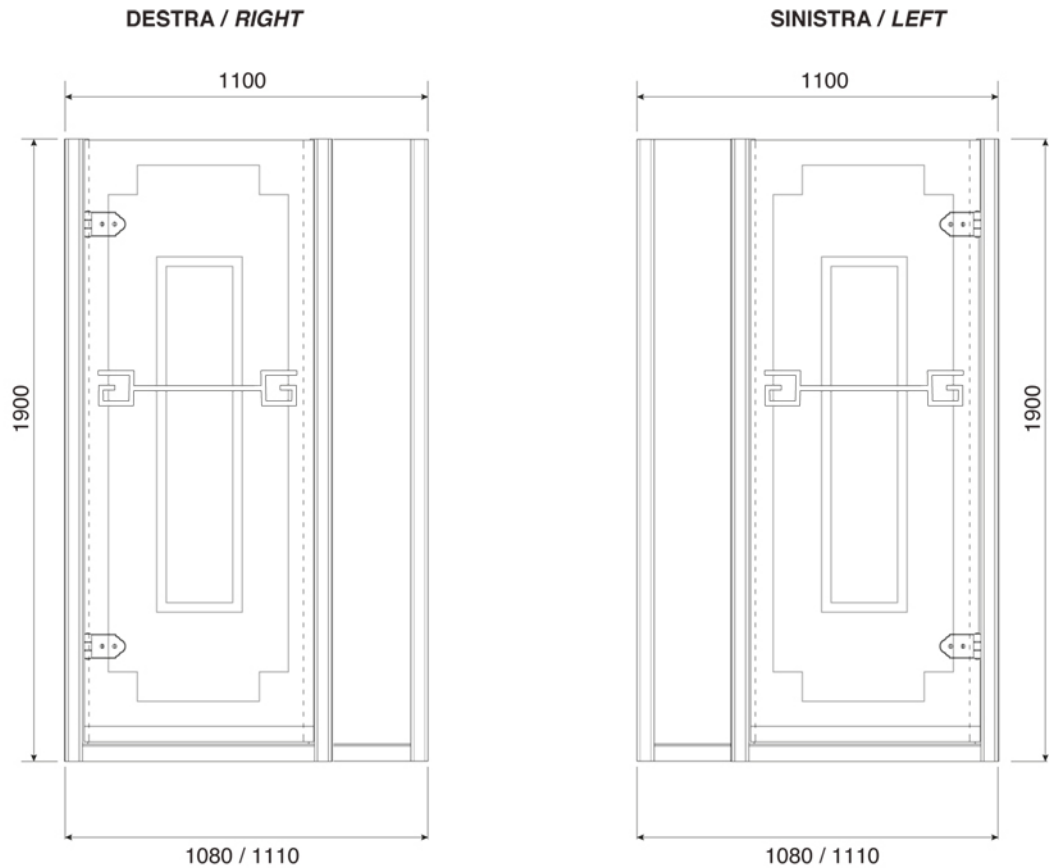

## SHOWER ENCLOSURES Collection

Code	Description
	<b>Athena corner cabin 1100x700 (ext. 1080 - 1110 x 680 - 710)</b>
10142	Transparent decoration on frosted glass
10144	Chrome - Right
10143	Incalux - Right
10145	Chrome - Left
	Incalux - Left
10138	Frosted decoration on clear glass
10140	Chrome - Right
10139	Incalux - Right
10141	Chrome - Left
	Incalux - Left

## SHOWER ENCLOSURES Collection

Code	Description
	<b>Athena corner cabin 1100x800 (ext. 1080 - 1110 x 780 - 810)</b>
10150	Transparent decoration on frosted glass
10152	Chrome - Right
10151	Incalux - Right
10153	Chrome - Left
	Incalux - Left
10146	Frosted decoration on clear glass
10148	Chrome - Right
10147	Incalux - Right
10149	Chrome - Left
	Incalux - Left

**GH**  
GENTRY HOME

Verona - Italy  
tel. +39 045 8006917  
fax. +39 045 8020111  
gentry-home.com

SHOWER ENCLOSURES Collection	
Code	Description
	<b>Athena corner cabin 1100x900 (ext. 1080 - 1110 x 880 - 910)</b>
10158	Transparent decoration on frosted glass
10160	Chrome - Right
10159	Incalux - Right
10161	Chrome - Left
	Incalux - Left
10154	Frosted decoration on clear glass
10156	Chrome - Right
10155	Incalux - Right
10157	Chrome - Left
	Incalux - Left

## SHOWER ENCLOSURES Collection

Code	Description
	<b>Athena corner cabin 1200x700 (ext. 1180 - 1210 x 680 - 710)</b>
10166	Transparent decoration on frosted glass
10168	Chrome - Right
10167	Incalux - Right
10169	Chrome - Left
	Incalux - Left
10162	Frosted decoration on clear glass
10164	Chrome - Right
10163	Incalux - Right
10165	Chrome - Left
	Incalux - Left