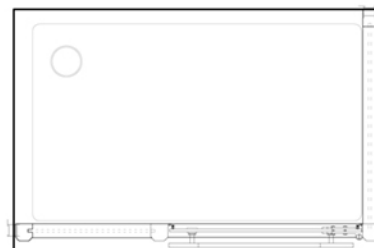

## SHOWER ENCLOSURES Collection

Code	Description
	<b>Athena corner cabin 1100x700 (ext. 1080 - 1110 x 680 - 710)</b>
10142	Transparent decoration on frosted glass
10144	Chrome - Right
10143	Incalux - Right
10145	Chrome - Left
	Incalux - Left
10138	Frosted decoration on clear glass
10140	Chrome - Right
10139	Incalux - Right
10141	Chrome - Left
	Incalux - Left

## SHOWER ENCLOSURES Collection

Code	Description
	<b>Athena corner cabin 1100x800 (ext. 1080 - 1110 x 780 - 810)</b>
10150	Transparent decoration on frosted glass
10152	Chrome - Right
10151	Incalux - Right
10153	Chrome - Left
	Incalux - Left
10146	Frosted decoration on clear glass
10148	Chrome - Right
10147	Incalux - Right
10149	Chrome - Left
	Incalux - Left