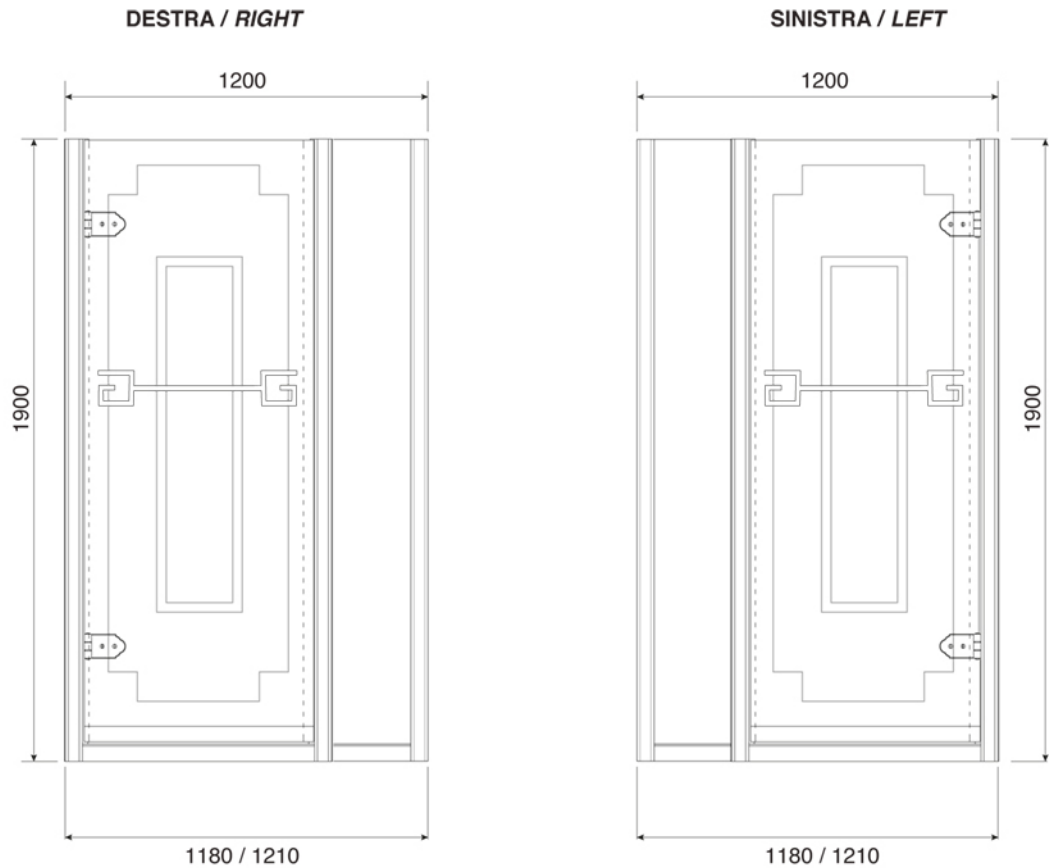

SHOWER ENCLOSURES Collection	
Code	Description
	Athena corner cabin 1200x800 (ext. 1180 - 1210 x 780 - 810)
10174	Transparent decoration on frosted glass
10176	Chrome - Right
10175	Incalux - Right
10177	Chrome - Left
	Incalux - Left
10170	Frosted decoration on clear glass
10172	Chrome - Right
10171	Incalux - Right
10173	Chrome - Left
	Incalux - Left

Verona - Italy
tel. +39 045 8006917
fax. +39 045 8020111
gentry-home.com