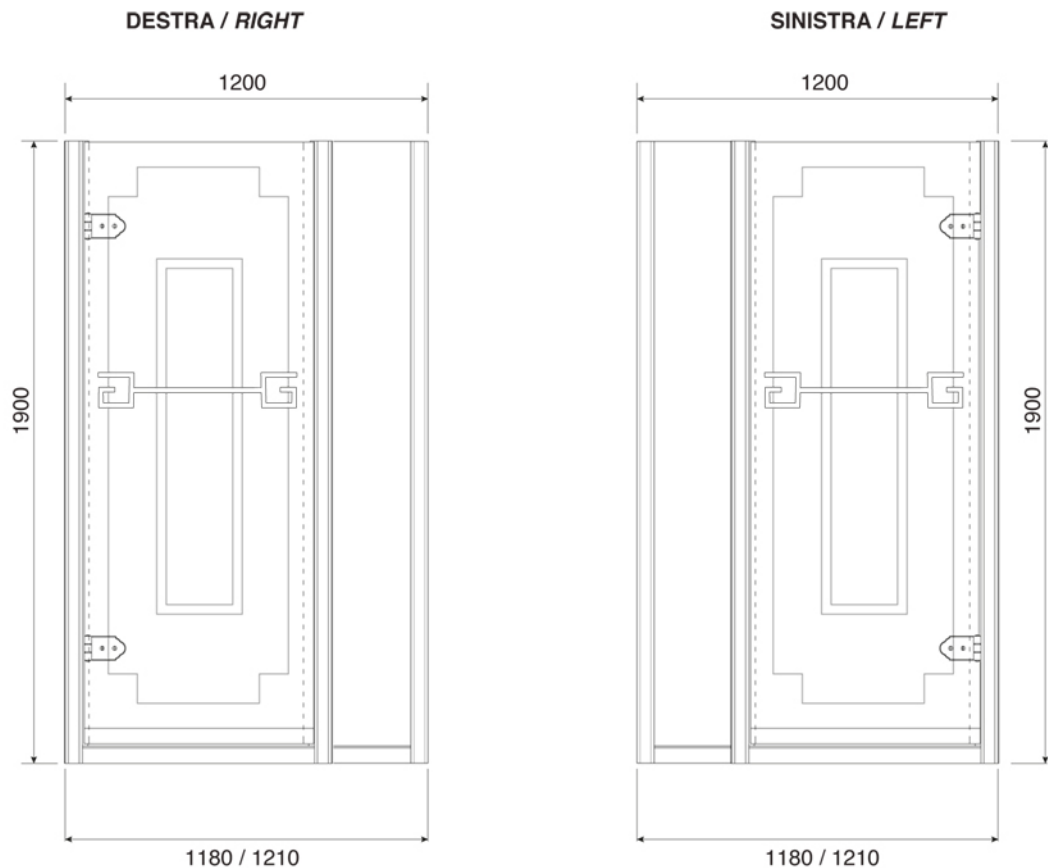

## SHOWER ENCLOSURES Collection

Code	Description
	<b>Athena corner cabin 1100x700 (ext. 1080 - 1110 x 680 - 710)</b>
10142	Transparent decoration on frosted glass
10144	Chrome - Right
10143	Incalux - Right
10145	Chrome - Left
	Incalux - Left
10138	Frosted decoration on clear glass
10140	Chrome - Right
10139	Incalux - Right
10141	Chrome - Left
	Incalux - Left

## SHOWER ENCLOSURES Collection

Code	Description
	<b>Athena corner cabin 1100x800 (ext. 1080 - 1110 x 780 - 810)</b>
10150	Transparent decoration on frosted glass
10152	Chrome - Right
10151	Incalux - Right
10153	Chrome - Left
	Incalux - Left
10146	Frosted decoration on clear glass
10148	Chrome - Right
10147	Incalux - Right
10149	Chrome - Left
	Incalux - Left

**GH**  
GENTRY HOME

Verona - Italy  
tel. +39 045 8006917  
fax. +39 045 8020111  
gentry-home.com

SHOWER ENCLOSURES Collection	
Code	Description
	<b>Athena corner cabin 1100x900 (ext. 1080 - 1110 x 880 - 910)</b>
10158	Transparent decoration on frosted glass
10160	Chrome - Right
10159	Incalux - Right
10161	Chrome - Left
	Incalux - Left
10154	Frosted decoration on clear glass
10156	Chrome - Right
10155	Incalux - Right
10157	Chrome - Left
	Incalux - Left

## SHOWER ENCLOSURES Collection

Code	Description
	<b>Athena corner cabin 1200x700 (ext. 1180 - 1210 x 680 - 710)</b>
10166	Transparent decoration on frosted glass
10168	Chrome - Right
10167	Incalux - Right
10169	Chrome - Left
	Incalux - Left
10162	Frosted decoration on clear glass
10164	Chrome - Right
10163	Incalux - Right
10165	Chrome - Left
	Incalux - Left