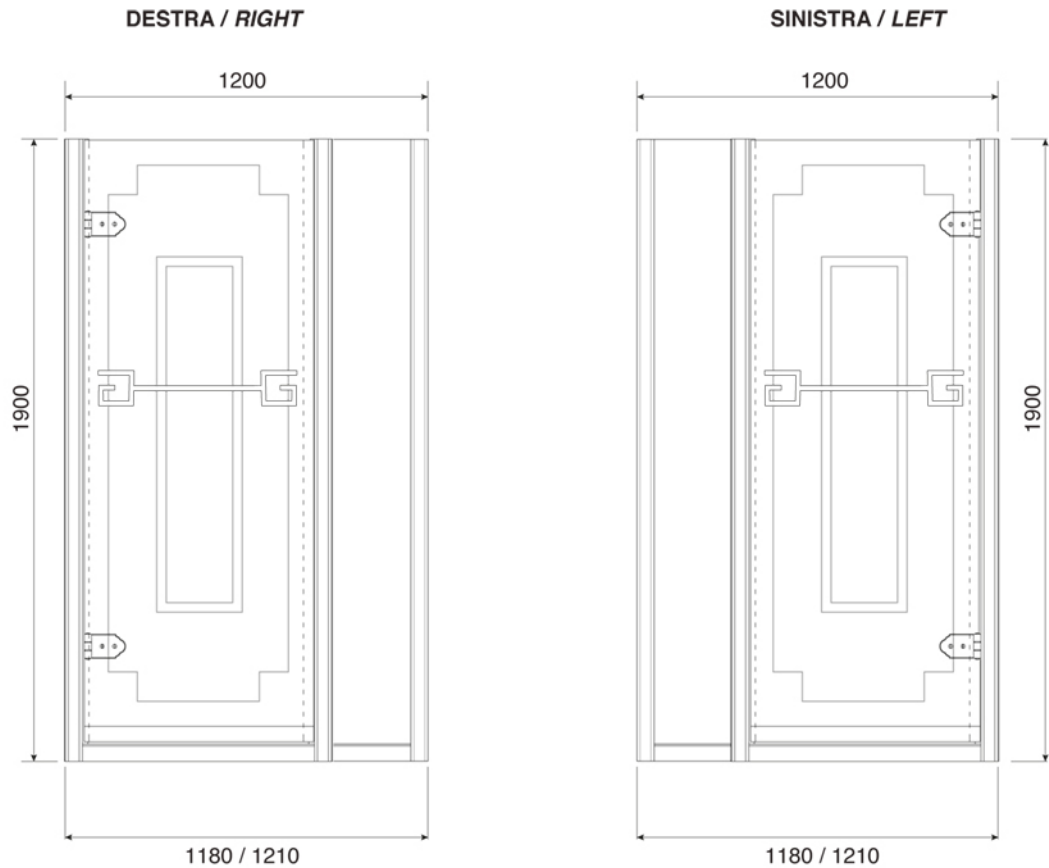

SHOWER ENCLOSURES Collection	
Code	Description
	Athena corner cabin 1200x900 (ext. 1180 - 1210 x 880 - 910)
10182	Transparent decoration on frosted glass
10184	Chrome - Right
10183	Incalux - Right
10185	Chrome - Left
	Incalux - Left
10178	Frosted decoration on clear glass
10180	Chrome - Right
10179	Incalux - Right
10181	Chrome - Left
	Incalux - Left

Verona - Italy
tel. +39 045 8006917
fax. +39 045 8020111
gentry-home.com