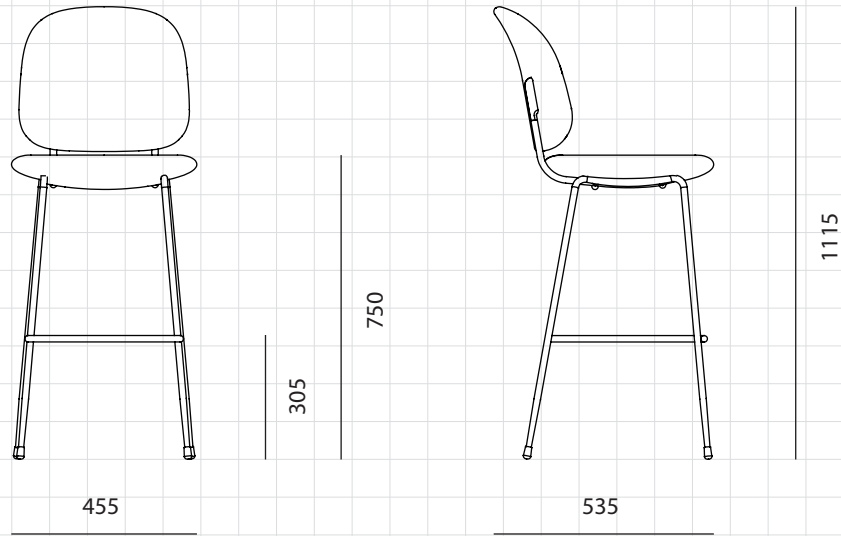

Industry Bar Chair SH750

CODE

IN-S310-750

DIMENSIONS

W455 x D535 x H1115mm

NET WEIGHT

Seating height: 750mm

ENVIRONMENT

8.0 kg

MATERIALS

Indoor

Steel frame, polypropylene seat and back, upholstery

*Please refer to website or contact your local representative for complete material swatches.

SHIPPING

Package	Assembled		
Package Qty	1 pcs/box		
Packaging	Measurement (mm)	Volume (cbm)	Gross Weight (kg)
FCL	W520 x D600 x H1200	0.37	15.74
LCL/AIR	W540 x D620 x H1295	0.43	19.63