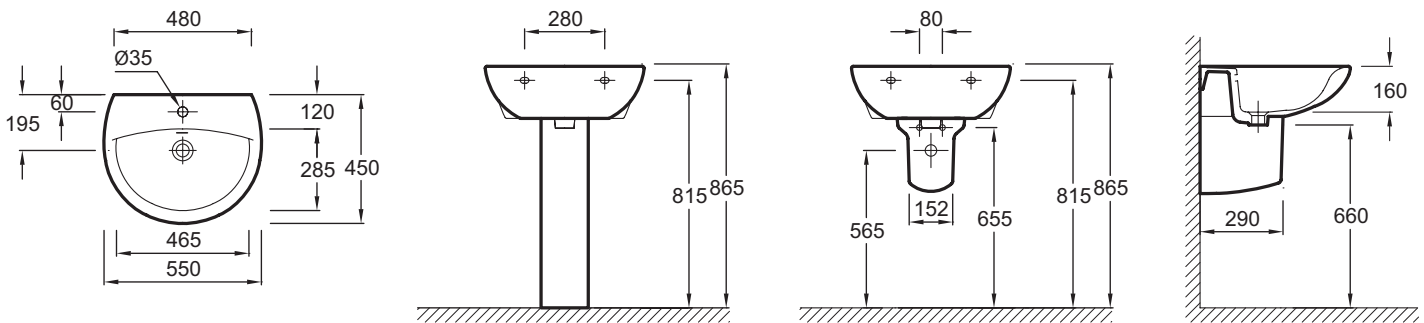

**E4158**

**Collection:** PATIO

**Finish\*:**

00 - White

**Main features:**

**Features**

- DIMENSIONS: 55 x 45 cm
- MATERIAL: Ceramic
- FIXINGS: 2 bolts, not supplied
- INSTALLATION: STANDARD
- WEIGHT: 12.9 kg
- INSTALLATION TYPE: Self-supporting
- TAP DRILLING: 1 tap hole

**Consumer benefits**

- FUNCTIONALITY: Ledge for optimal comfort of use every day
- EASIER CARE: Soft corners for fast, easy cleaning

**Technical drawing**

Product Specification: Washbasin. E4158. Collection: PATIO. DIMENSIONS: 55 x 45 cm. WEIGHT: 12.9 kg. MATERIAL: Ceramic. INSTALLATION TYPE: Self-supporting. FIXINGS: 2 bolts, not supplied. TAP DRILLING: 1 tap hole. INSTALLATION: STANDARD.