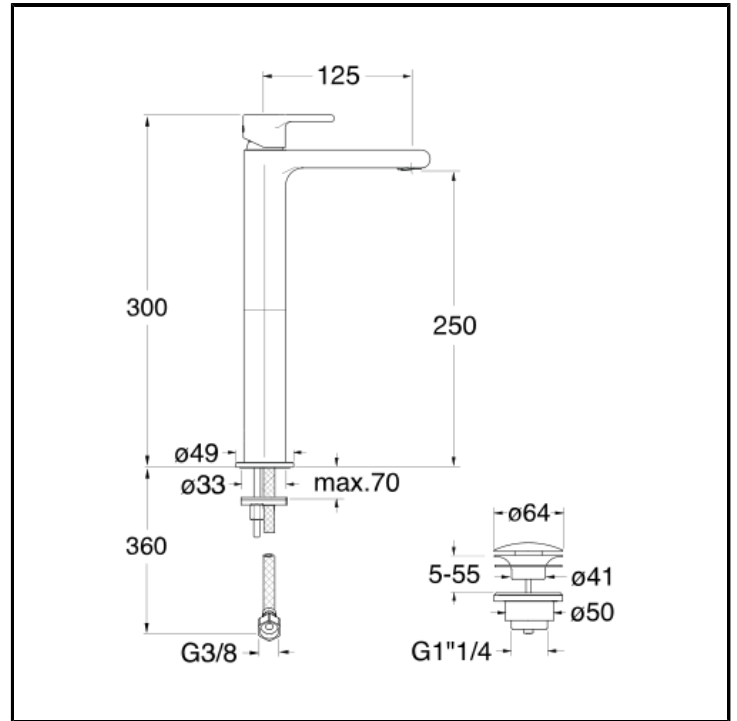

CRIDE222

Basin mixer TALL with 1"1/4 Up&Down waste

FINITURE

- White matt
- Chrome
- Black matt

FEATURES (MODEL NAME SIDE)

- Tall

FEATURES FROM TECHNOLOGIES

-
-
-