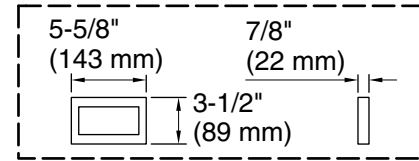

No change in measurement if connected with drain illustrated. (K-7272)

User Interface