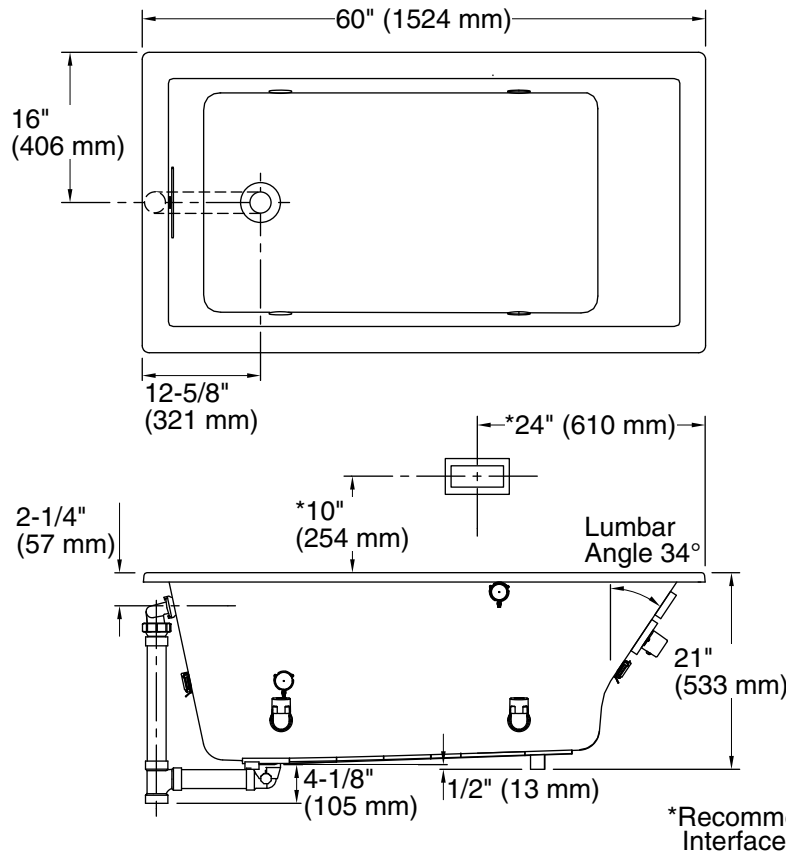

Underscore® Rectangle

5' VibrAcoustic® Bath

K-1168-VBC