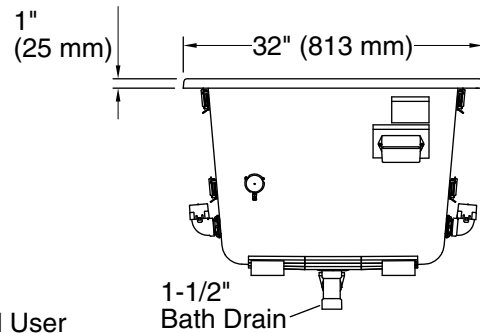

### K-1168-VBC

No change in measurement if connected with drain illustrated. (K-7272)

User Interface

Amplifier

### Technical Information

All product dimensions are nominal.

Installation:	Drop-in, Under-mount
Drain location:	End
Basin area, bottom:	42" x 23-1/2" (1067 mm x 597 mm)
Basin area, top:	55-1/8" x 27-1/8" (1400 mm x 689 mm)
Weight:	85 lbs (38.6 kg)
Minimum floor load:	58.6 lbs/ft <sup>2</sup> (286.1 kg/m <sup>2</sup> )
Water depth:	17-1/8" (435 mm)
Water capacity:	81 gal (306.6 L)
Cutout:	Drop-in, 59-1/2" x 31-1/2" (1511 mm x 800 mm)
Electrical component rating:	Amplifier: 120 V, 1.1 A, 50/60 Hz
Amplifier channels:	2 at 15 W per channel 2 at 30 W per channel