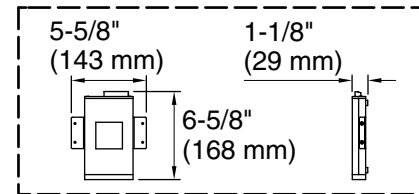

User Interface

Amplifier