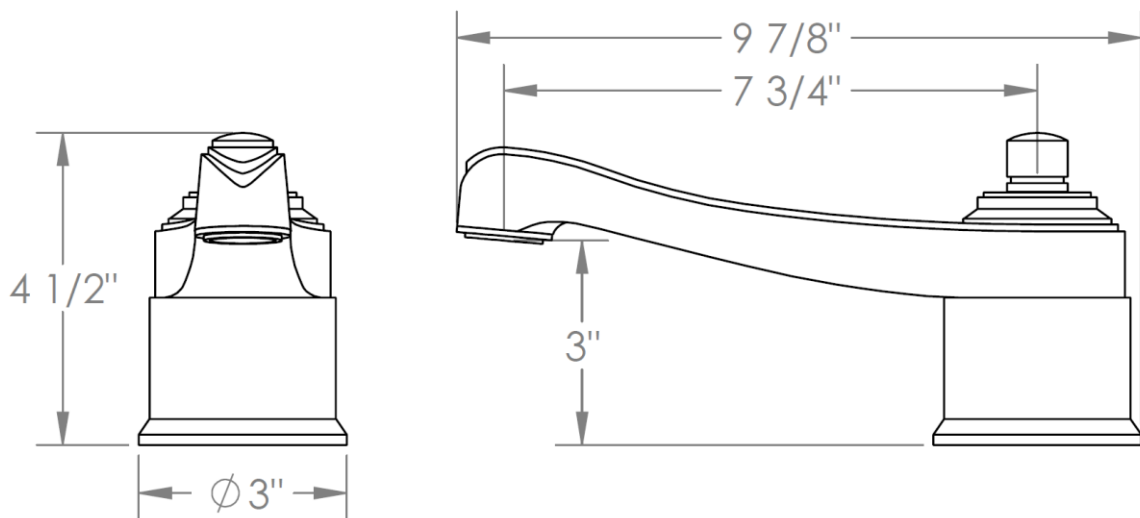

**29-DS**

**Deck Mounted Bath Spout**

Meets the applicable requirements of ASME A112.18.1-2005/CSA B125.1-05, entitled "Plumbing Supply Fittings"

**WATERMARK DESIGNS 11/5/2018**

350 Dewitt Ave Brooklyn NY 11207 USA T 718 257 2800 F 718 257 2144 info@watermark-designs.com