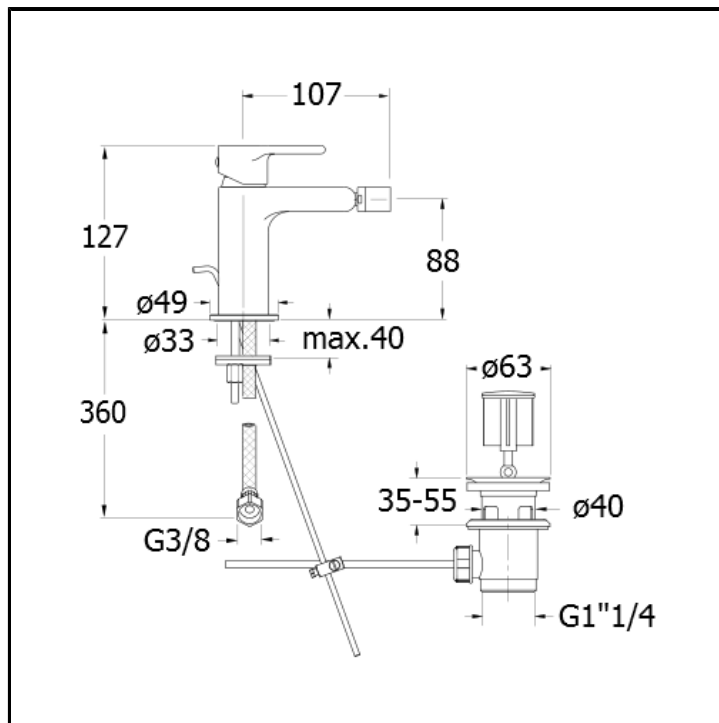

Bidet mixer with 1"1/4 pop up waste