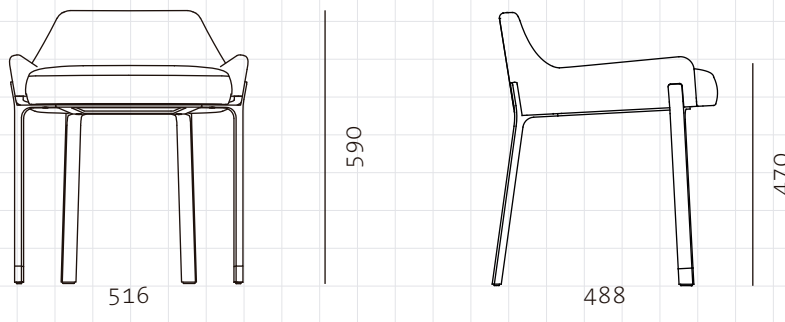

**Blink Vanity Stool SH470**

**CODE**

BL-S610-470

**DIMENSIONS**

W516 x D488 x H590mm

**NET WEIGHT**

Seating height: 470mm

**ENVIRONMENT**

8.0 kg

**MATERIALS**

Indoor

Powder coated steel frame, Brass plated stainless steel, Upholstery

\*Please refer to website or contact your local representative for complete material swatches.

**SHIPPING**

<b>Package</b>	Assembled		
<b>Package Qty</b>	1 pcs/box		
<b>Packaging</b>	<b>Measurement (mm)</b>	<b>Volume (cbm)</b>	<b>Gross Weight (kg)</b>
<b>FCL</b>	W581 x D553 x H675	0.22	12.0
<b>LCL/AIR</b>	W601 x D573 x H770	0.27	16.0