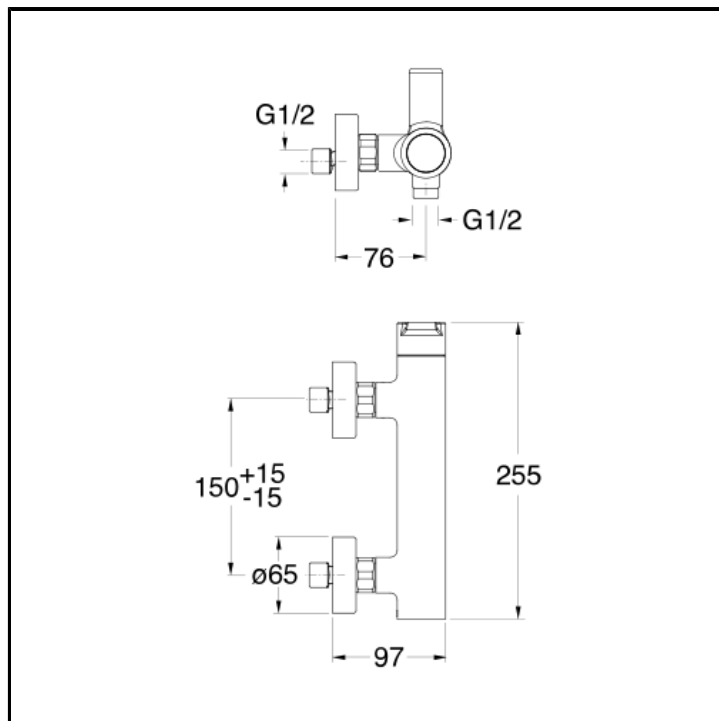

External shower mixer

FINITURE

- White matt
- Chrome
- Black matt

CHARACTERISTICS

-

COMMAND

- Monocontrol

INSTALLATION