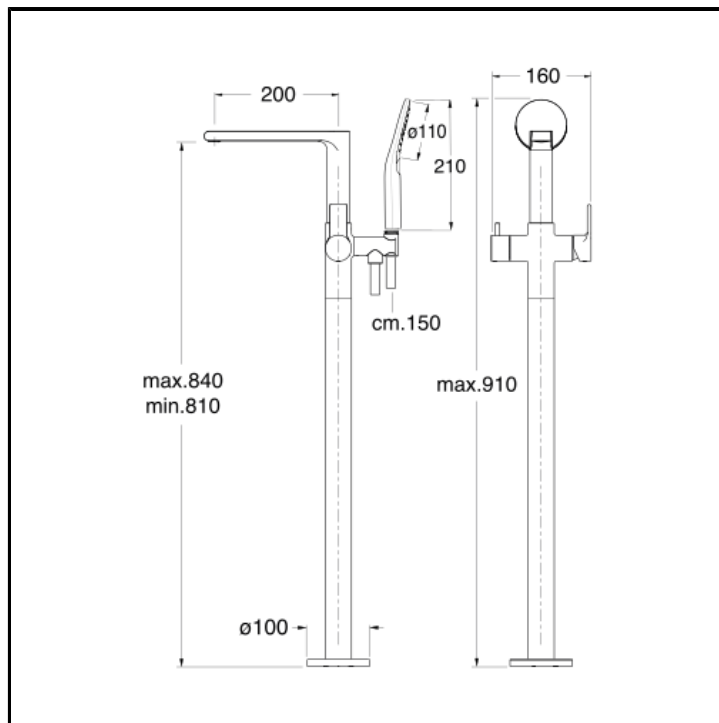

Floor mounted bath mixer external parts for CRICS290 with LONG LIFE flexible hose and anti-lime 3 functions hand shower with independent mixing

FINITURE

- White matt
- Chrome
- Black matt

CHARACTERISTICS