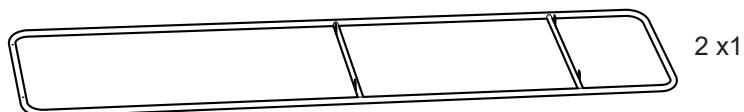

AA2518

15 min

x1

x1

3 x1

4 x1

A x2 (Ø4.5x22mm)

B x8 (Ø4.5x9mm)

C x2 (30x15x1mm)

D x1 (3mm)

1

2

3

4

THAT'S ALL FOLKS!

JULIÀ GRUP Furniture Solutions S.L.