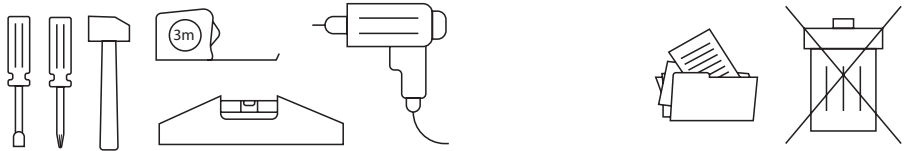

AA2518

15 min

x1

x1

3 x1

4 x1

A x2 (Ø4.5x22mm)

B x8 (Ø4.5x9mm)

C x2 (30x15x1mm)

D x1 (3mm)

1

2

3

4

THAT'S ALL FOLKS!

JULIÀ GRUP Furniture Solutions S.L.