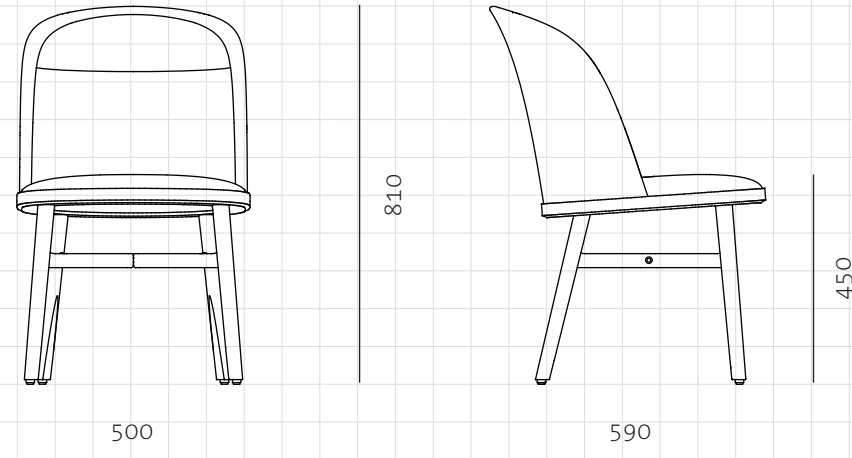

## Bund Dining Chair

### DIMENSIONS

W500 x D590 x H810mm

### NET WEIGHT

Seating height: 450mm