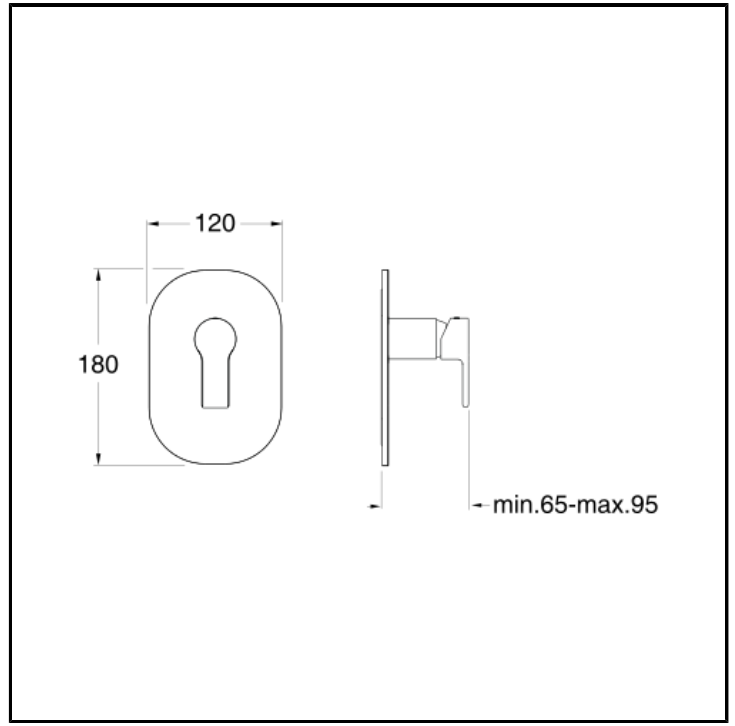

Shower mixer external parts for CRICS535 with ABS cover plate

FINITURE

Chrome

CHARACTERISTICS

-

COMMAND

- Monocontrol

INSTALLATION