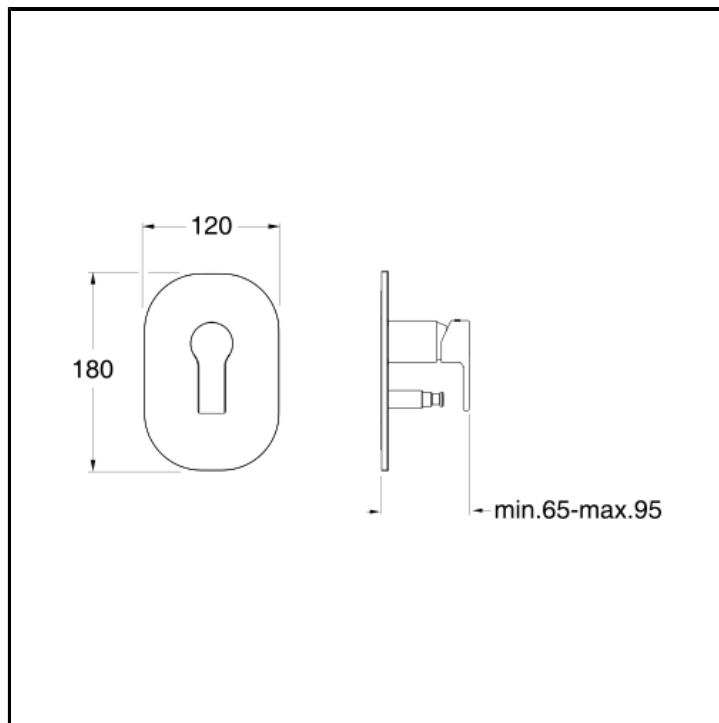

Bath/shower mixer external parts with 2 outlets diverter for CRICS535 and ABS cover plate

FINITURE

 Chrome

CHARACTERISTICS

-

COMMAND

- Monocontrol

INSTALLATION