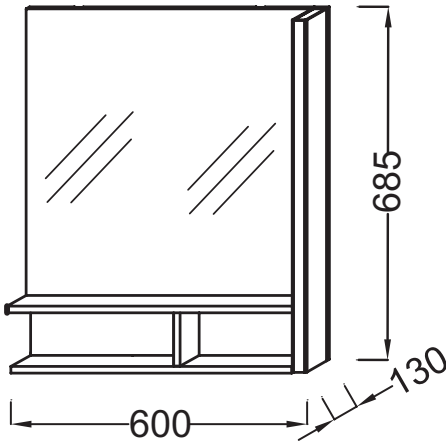

EB1180D

Collection: TERRACE

Finish*:

NF - Neutral

Main features:

Features

- DIMENSIONS: 60 x 13 x 68.50 cm
- MATERIAL: Glass
- POWER: 230V, 7.2W, class II, IP 44
- VERSION: Right
- INSIDE STORAGE: Solid wood shelf
- WEIGHT: 10 kg
- INSTALLATION TYPE: Wall-mount
- SHELF: Yes
- TEMPERATURE: 4500°K

Technical drawing

Product Specification: Mirror 60 cm - RH lighting. EB1180D. Collection: TERRACE. DIMENSIONS: 60 x 13 x 68.50 cm. WEIGHT: 10 kg. MATERIAL: Glass. INSTALLATION TYPE: Wall-mount. POWER: 230V, 7.2W, class II, IP 44. SHELF: Yes. VERSION: Right. TEMPERATURE: 4500°K. INSIDE STORAGE: Solid wood shelf.