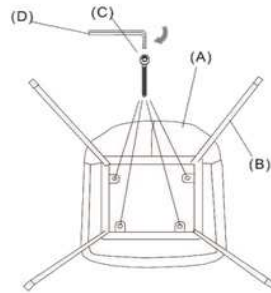

RAL Specifications	
castors information	
footrest included	No
size and shape variation (yes/no)	No
color variation (yes/no)	No
other details	

general warnings	Do not place near direct sources of heat. Keep away from direct solar light. Do not use abrasive products like acetones, bleaches, solvents, etc.
specific use and care instructions	Clean with a damp cloth and dry immediately

years of guarantee	2
made according to	Manufactured according to EN-12520:2015 for household use seats.
good to know	Feet pad size: Ø12 x 5 mm.

assembly

assembly required (yes/no)	Yes
difficulty of assembly (hard/medium/easy)	Easy
assembly time (min)	5
people required	1
assembly suggestions	Put the seat upside down and screw the frame

assembly instructions

4

CC0253

CC0253

3

packaging

units per lot	1
cbm (m3) / gross weight (Kg)	0,216 / 10,5
nº of boxes	1

box 1	1
description	AMINY Armchair metal black PU dark green
description box	FULL ITEM
height x width x depth (cm)	58 x 62 x 60
cbm (m3) / gross weight (Kg) / net weight (Kg)	0,216 / 10,5 / 7,6