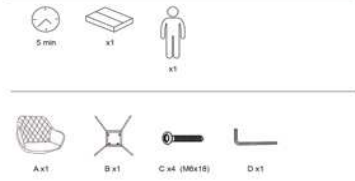

armrest (yes/no)	Yes
armrest material	Plywood (thickness: 12 mm) and foam (thickness: 25 mm)
armrest finishing	PU
armrest density foam (kg/m3)	24
armrest detachable (yes/no)	No
armrest grammage (g/m2)	

RAL Specifications	
castors information	
footrest included	No
size and shape variation (yes/no)	No
color variation (yes/no)	No
other details	

general warnings	Do not place near direct sources of heat. Keep away from direct solar light. Do not use abrasive products like acetones, bleaches, solvents, etc.
specific use and care instructions	Clean with a damp cloth and dry immediately

years of guarantee	2
made according to	Manufactured according to EN-12520:2015 for household use seats.
good to know	Feet pad size: Ø12 x 5 mm.

assembly

assembly required (yes/no)	Yes
difficulty of assembly (hard/medium/easy)	Easy
assembly time (min)	5
people required	1
assembly suggestions	Put the seat upside down and screw the frame

assembly instructions

4

CC0253

CC0253

3

packaging

units per lot	1
cbm (m3) / gross weight (Kg)	0,216 / 10,5
nº of boxes	1

box 1	1
description	AMINY Armchair metal black PU dark green
description box	FULL ITEM
height x width x depth (cm)	58 x 62 x 60
cbm (m3) / gross weight (Kg) / net weight (Kg)	0,216 / 10,5 / 7,6