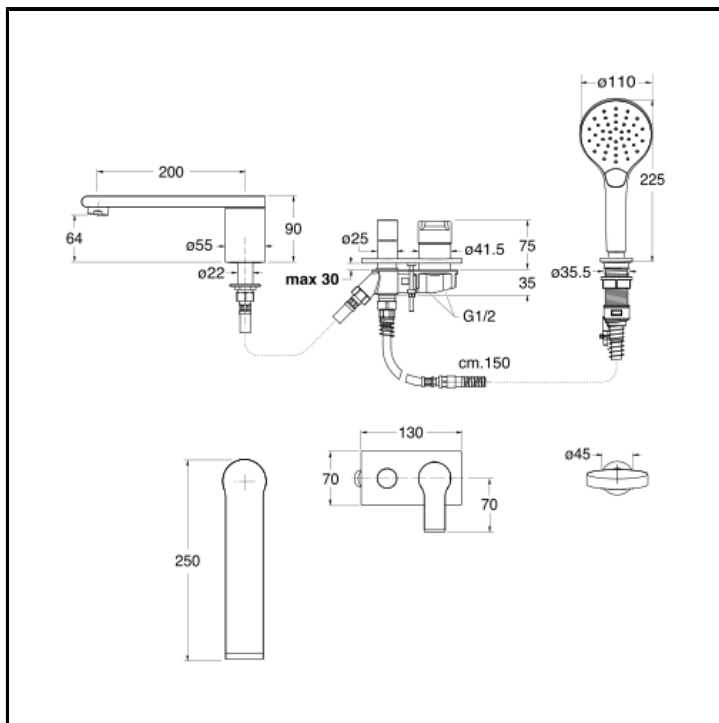

4 hole deck mounted bath mixer with diverter, spout, pull-out anti-lime 3 functions hand shower, FOLLOW ME and metal plate

FINITURE

- White matt
- Chrome
- Black matt

CHARACTERISTICS

-

FEATURES FROM TECHNOLOGIES

-
-

COMMAND

- Monocontrol

INSTALLATION

- Tub edge

TPOLOGY

-

ENVIRONMENT