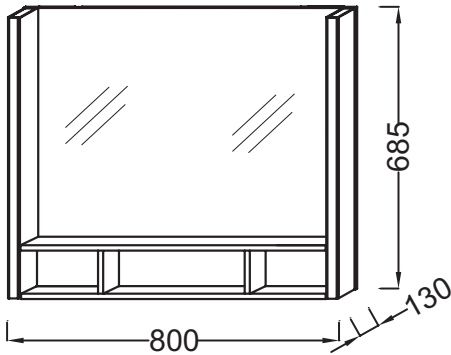

EB1181

Collection: TERRACE

Finish*:

NF - Neutral

Main features:

Features

- DIMENSIONS: 80 x 13 x 68.50 cm
- MATERIAL: Glass
- POWER: 230V, 14.4W, class II, IP 44
- TEMPERATURE: 4500°K
- LED lighting left and right
- WEIGHT: 14 kg
- INSTALLATION TYPE: Wall-mount
- SHELF: Yes
- INSIDE STORAGE: Solid wood shelf

Technical drawing

Product Specification: Mirror 80 cm - LH & RH lighting. EB1181. Collection: TERRACE. DIMENSIONS: 80 x 13 x 68.50 cm. WEIGHT: 14 kg. MATERIAL: Glass. INSTALLATION TYPE: Wall-mount. POWER: 230V, 14.4W, class II, IP 44. SHELF: Yes. TEMPERATURE: 4500°K. INSIDE STORAGE: Solid wood shelf. LED lighting left and right.