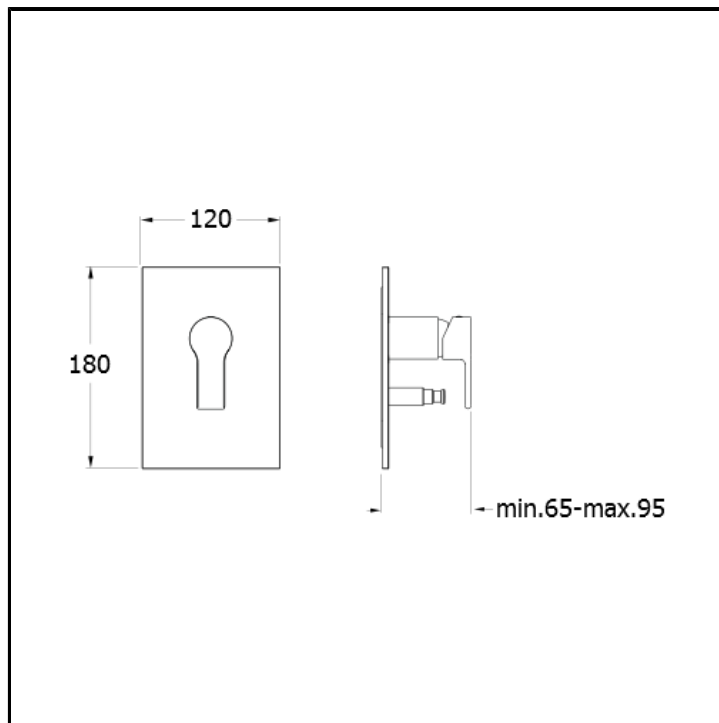

Bath/shower mixer external parts for CRICS535 with 2 outlet diverter and metal plate

FINITURE

- White matt
- Chrome
- Black matt

CHARACTERISTICS

-

COMMAND

- Monocontrol

INSTALLATION