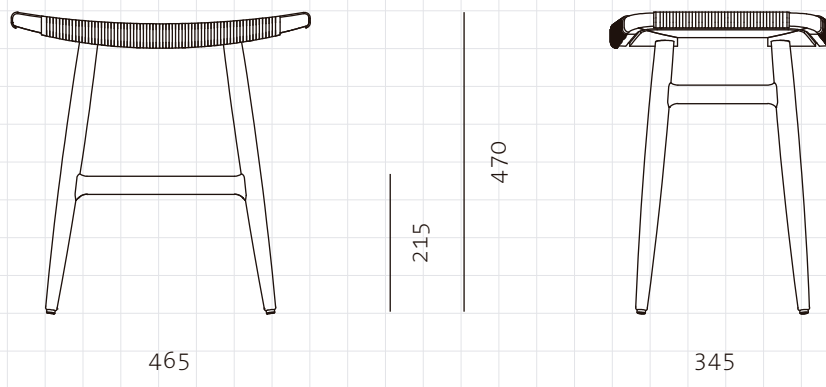

Freja Stool Paper Cord Seat

CODE

FE-S610-PC

DIMENSIONS

W465 x D345 x H470mm

Seating height: 450mm

NET WEIGHT

3.0 kg

Packaging	Measurement (mm)	Volume (cbm)	Gross Weight (kg)
FCL	W530 x D410 x H555	0.12	5.62
LCL/AIR	W570 x D450 x H645	0.17	8.60