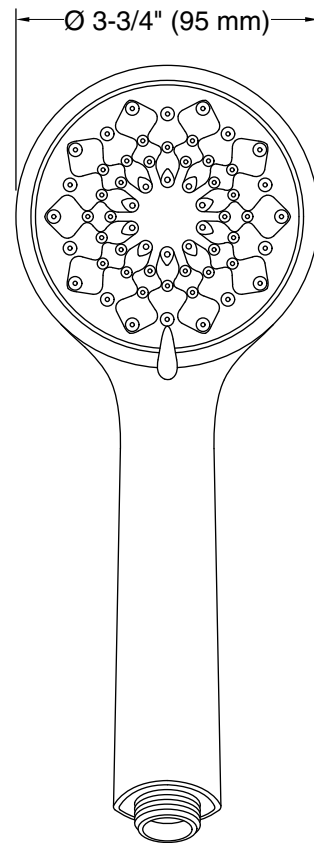

### Features

- Handshower features transitional nature-inspired design.
- Advanced spray engine provides three spray functions: wide coverage, intense drenching, and targeted spray.
- Wide coverage spray produces an encompassing spray for everyday use.
- Intense drenching spray delivers a forceful spray ideal for rinsing soap from hair.
- Targeted spray is a focused stream for targeting sore muscles or use as a utility spray.
- Thumb tab allows for a smooth transition between sprays.
- Spray nozzles cover full area of sprayhead.
- Combination of balance, weight, grip, and angle makes this handshower comfortable and easy to use.
- MasterClean™ sprayface is easy-to-clean.
- 1.75 gpm (6.6 lpm) flow rate.
- Requires K-8593, K-9514, K-45981, or K-45982 shower hose (sold separately).

### Technical Information

All product dimensions are nominal.