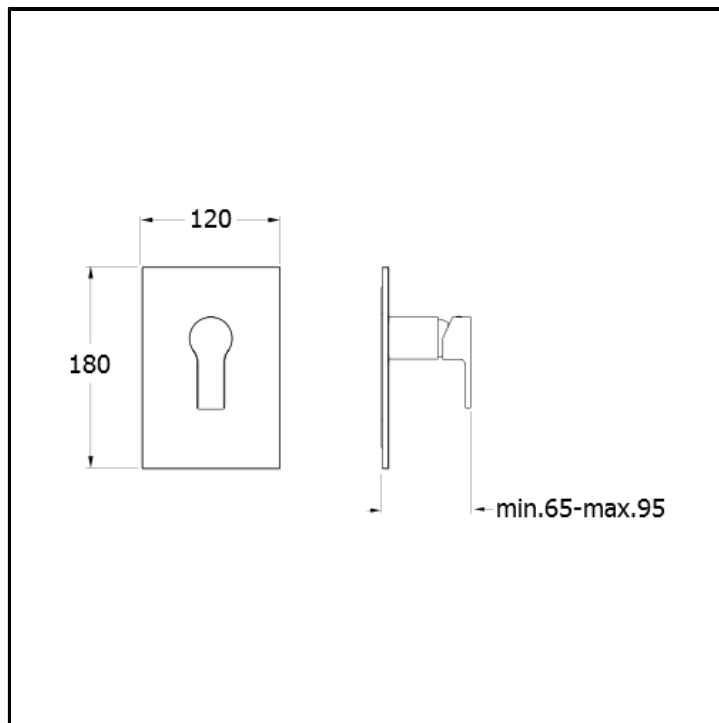

Shower mixer external parts for CRICS535 with metal plate

FINITURE

- White matt
- Chrome
- Black matt

CHARACTERISTICS

-

COMMAND

- Monocontrol

INSTALLATION