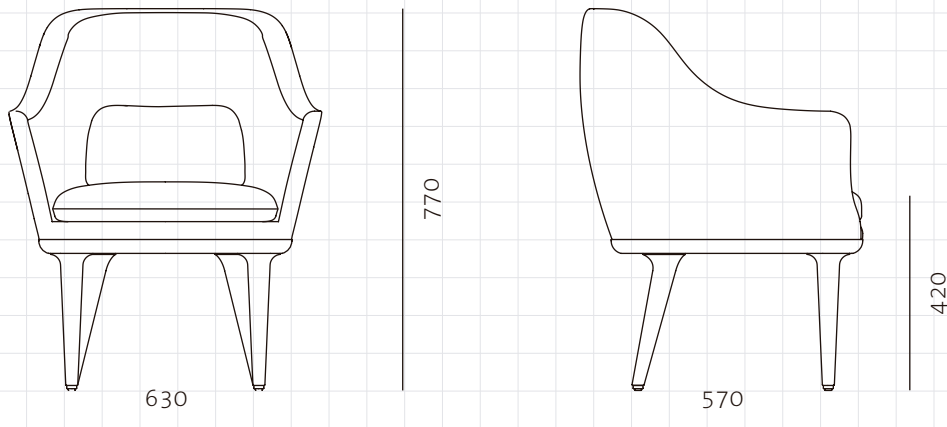

## Lunar Lounge Chair Small

### CODE

LN-S121-S

### DIMENSIONS

W630 x D570 x H770mm

Seating height: 420mm

### NET WEIGHT

12.5 kg