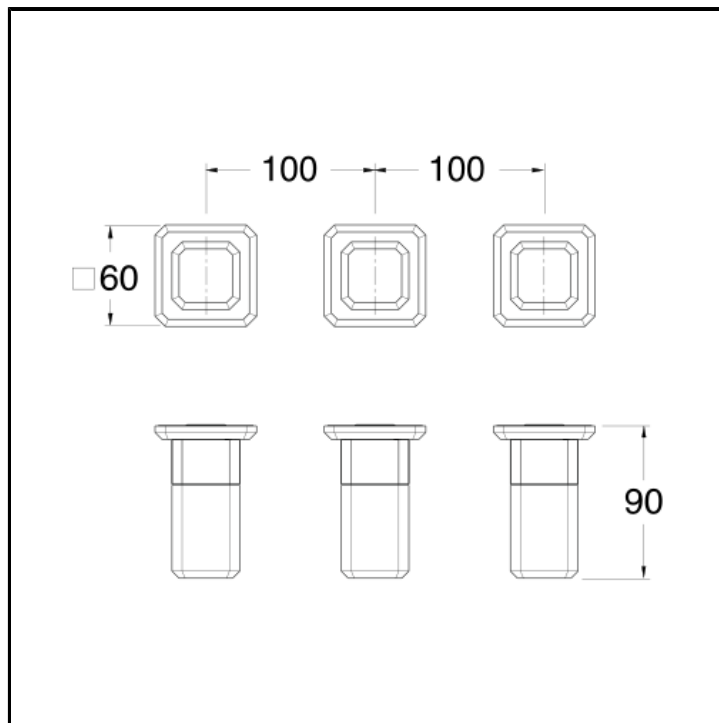

3 hole bath/shower mixer external parts for CRICS115 with 2 outlet diverter

FINITURE

-  Chrome
-  Polished black chrome
-  Brushed black chrome
-  Polished metallic
-  Brushed metallic
-  Yellow gold oro
-  PVD polished rose gold
-  PVD brushed rose gold

CHARACTERISTICS

-

COMMAND

- Bicomando

INSTALLATION

- Wall

TPOLOGY

-
-