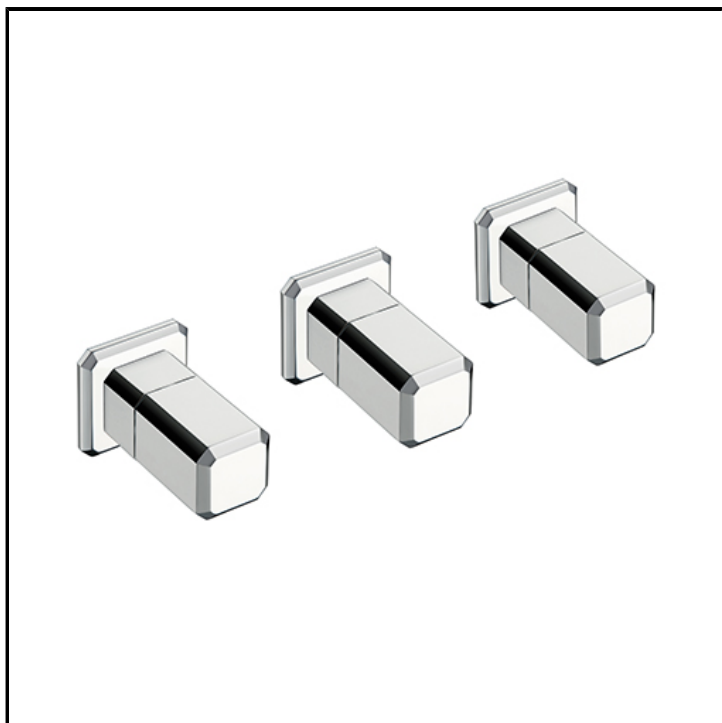

3 hole bath/shower mixer external parts for CRICS115 with 2 outlet diverter

FINITURE

-  Chrome
-  Polished black chrome
-  Brushed black chrome
-  Polished metallic
-  Brushed metallic
-  Yellow gold oro
-  PVD polished rose gold
-  PVD brushed rose gold

CHARACTERISTICS

-

COMMAND

- Bicomando

INSTALLATION

- Wall

TPOLOGY

-
-