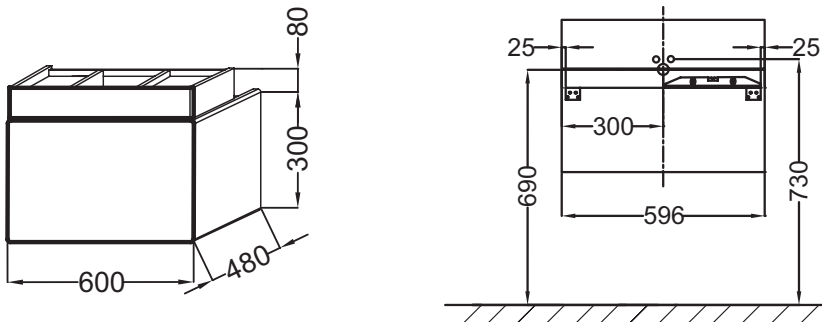

EB1185

Collection: TERRACE

Finish*:

G1C - Laque brillante Blanc

Main features:

Features

- **DIMENSIONS:** 60 x 48 x 38 cm
- **MATERIAL:** Lacquer
- **STORAGE:** 1 solid wood accessories drawer and 1 push-release
- **LIGHTING:** Yes
- **SPACE SAVING:** Yes
- **RECOMMENDED BRASSWARE:** Stance brassware - elegance and lightness
- **WEIGHT:** 23 kg
- **INSTALLATION TYPE:** Wall-hung
- **STORAGE TYPE:** Drawer
- **PRODUCT INCLUDED:** (Tap and vanity top not included)
- **INSIDE STORAGE:** 1 solid wood or laquer push-release, slow-close accessories drawer

Required products

- EXE112: Vanity top 60 cm
- EXE9112: Vanity top 100 cm, with LED strip lighting

Technical drawing

Product Specification: Base unit 60 cm. EB1185. Collection: TERRACE. DIMENSIONS: 60 x 48 x 38 cm. WEIGHT: 23 kg. MATERIAL: Lacquer. INSTALLATION TYPE: Wall-hung. STORAGE: 1 solid wood accessories drawer and 1 push-release. STORAGE TYPE: Drawer. LIGHTING: Yes. PRODUCT INCLUDED: (Tap and vanity top not included). SPACE SAVING: Yes. INSIDE STORAGE: 1 solid wood or laquer push-release, slow-close accessories drawer. RECOMMENDED BRASSWARE: Stance brassware - elegance and lightness.