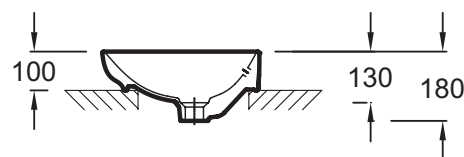

### Features

- DIMENSIONS: 56 x 40 cm
- MATERIAL: Ceramic
- OVERFLOW: With
- WEIGHT: 9 kg
- INSTALLATION TYPE: Countertop
- RECOMMENDED BRASSWARE: Nouvelle Vague

### Technical drawing

Product Specification: Vessel basin 56 cm. EVI102. Collection: NOUVELLE VAGUE. DIMENSIONS: 56 x 40 cm. WEIGHT: 9 kg. MATERIAL: Ceramic. INSTALLATION TYPE: Countertop. OVERFLOW: With. RECOMMENDED BRASSWARE: Nouvelle Vague.