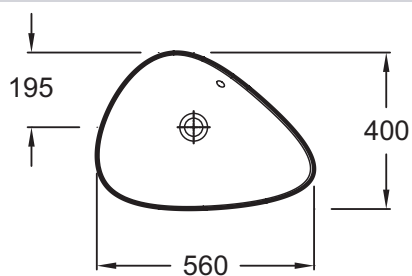

### Features

- DIMENSIONS: 56 x 40 cm
- MATERIAL: Ceramic
- OVERFLOW: With
- WEIGHT: 9 kg
- INSTALLATION TYPE: Countertop
- RECOMMENDED BRASSWARE: Nouvelle Vague

### Technical drawing

Product Specification: Vessel basin 56 cm. EVI102. Collection: NOUVELLE VAGUE. DIMENSIONS: 56 x 40 cm. WEIGHT: 9 kg. MATERIAL: Ceramic. INSTALLATION TYPE: Countertop. OVERFLOW: With. RECOMMENDED BRASSWARE: Nouvelle Vague.