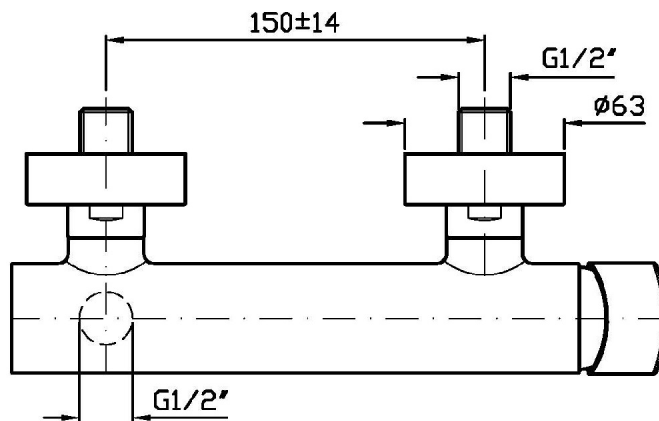

MEDAMEDA

ZMM076

Disegno Complessivo / Overall Drawing