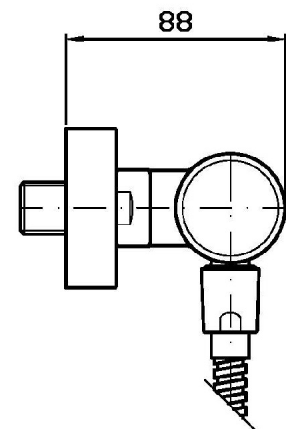

MEDAMEDA

ZMM076

Disegno Complessivo / Overall Drawing