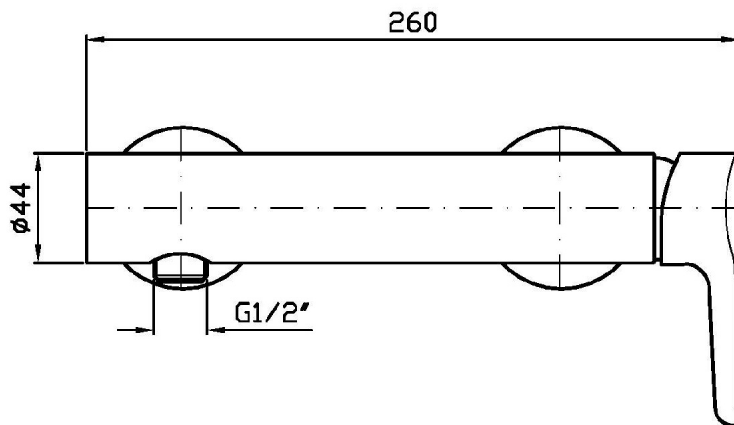

MEDAMEDA

ZMM076

Disegno Complessivo / Overall Drawing