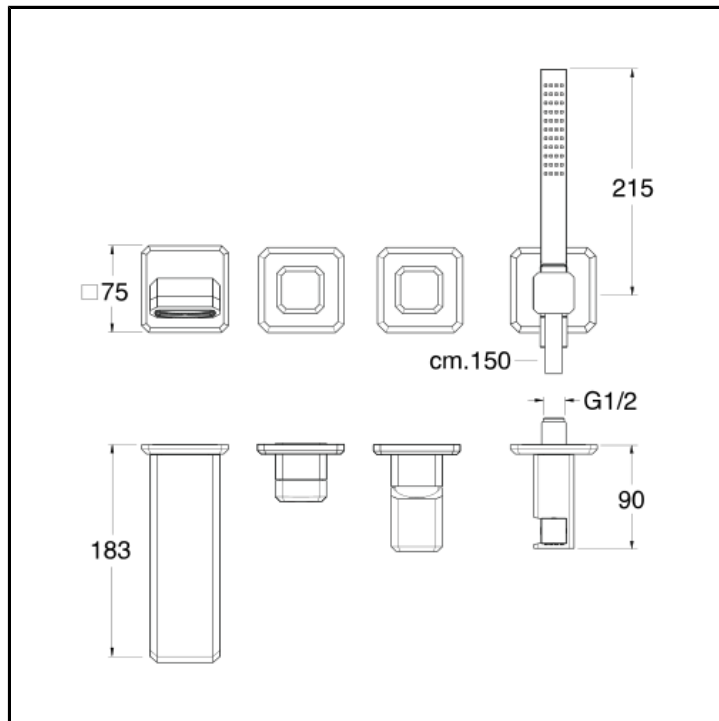

Bath/shower mixer external parts for CRICS100 (right side) - CRICS101 (left side) with 2 outlet diverter, LONG LIFE flexible hose, brass anti-lime hand shower and metal plate