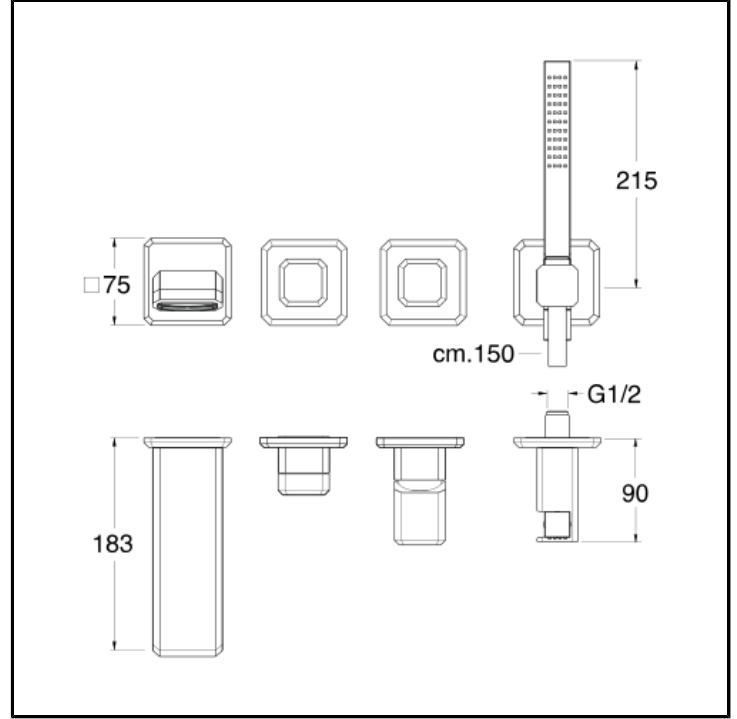

Bath/shower mixer external parts for CRICS100 (right side) - CRICS101 (left side) with 3 outlet diverter, brass anti-lime hand shower, LONG LIFE flexible hose and metal plate

FINITURE

-  Chrome
-  Polished black chrome
-  Brushed black chrome
-  Polished metallic
-  Brushed metallic
-  Yellow gold oro
-  PVD polished rose gold
-  PVD brushed rose gold

CHARACTERISTICS

-

COMMAND

- Monocontrol

INSTALLATION

- Wall

TPOLOGY

-
-