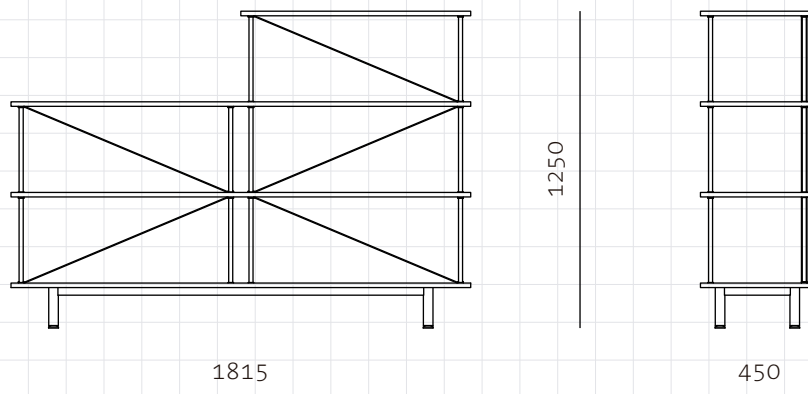

Seiton 3-1 R

**CODE**  
**DIMENSIONS**

SE-SF131-R  
W1815 x D450 x H1250mm

**NET WEIGHT**  
**ENVIRONMENT**  
**MATERIALS**

kg  
Indoor  
Powder coated steel frame, veneer laminate shelves  
\*Please refer to website or contact your local representative for complete material swatches.

**SHIPPING**

Package	Measurement (mm)	Volume (cbm)	Gross Weight (kg)
KD			
Package Qty	1 pcs/box		
Packaging			
FCL			
LCL/AIR			