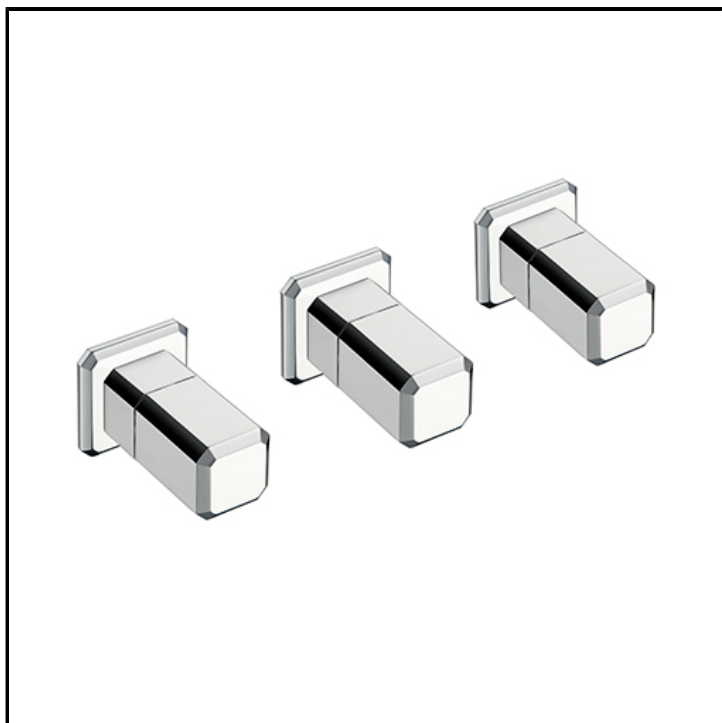

3 hole bath/shower mixer external parts for CRICS115 with 3 outlet diverter

FINITURE

-  Chrome
-  Polished black chrome
-  Brushed black chrome
-  Polished metallic
-  Brushed metallic
-  Yellow gold oro
-  PVD polished rose gold
-  PVD brushed rose gold

CHARACTERISTICS

-

COMMAND

- Bicomando

INSTALLATION

- Wall

TPOLOGY

-
-