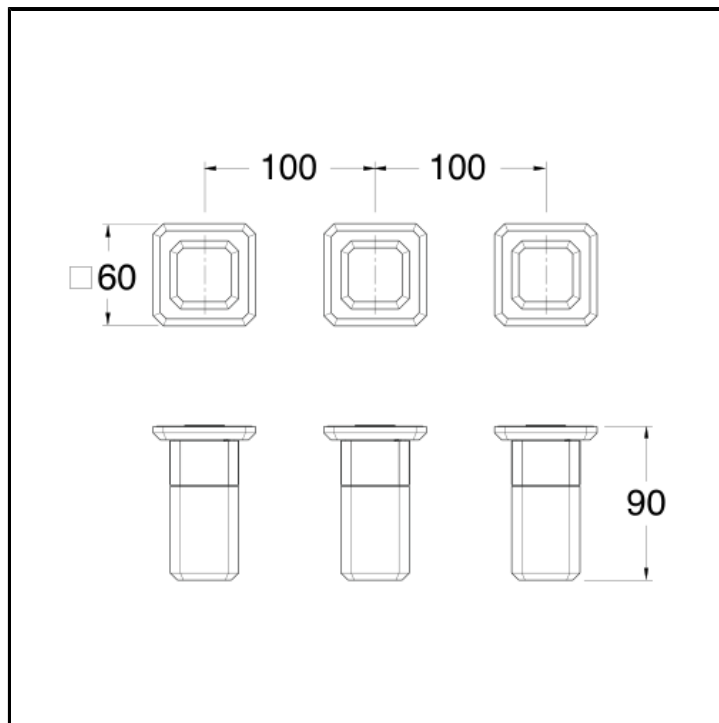

3 hole bath/shower mixer external parts for CRICS115 with 3 outlet diverter

FINITURE

-  Chrome
-  Polished black chrome
-  Brushed black chrome
-  Polished metallic
-  Brushed metallic
-  Yellow gold oro
-  PVD polished rose gold
-  PVD brushed rose gold

CHARACTERISTICS

-

COMMAND

- Bicomando

INSTALLATION

- Wall

TPOLOGY

-
-