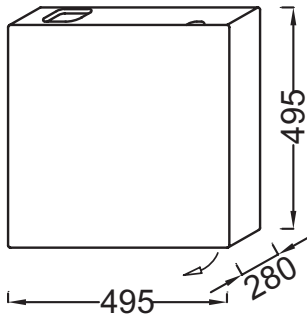

## Features

- DIMENSIONS: 49.50 x 28 x 49.50 cm
- MATERIAL: Lacquer
- STORAGE TYPE: Door
- INSIDE STORAGE: 1 solid wood shelf
- WEIGHT: 10 kg
- INSTALLATION TYPE: Wall-hung
- SPACE SAVING: Yes

## Technical drawing

Product Specification: Base unit for handwash basin. EB1178. Collection: TERRACE. DIMENSIONS: 49.50 x 28 x 49.50 cm. WEIGHT: 10 kg. MATERIAL: Lacquer. INSTALLATION TYPE: Wall-hung. STORAGE TYPE: Door. SPACE SAVING: Yes. INSIDE STORAGE: 1 solid wood shelf.