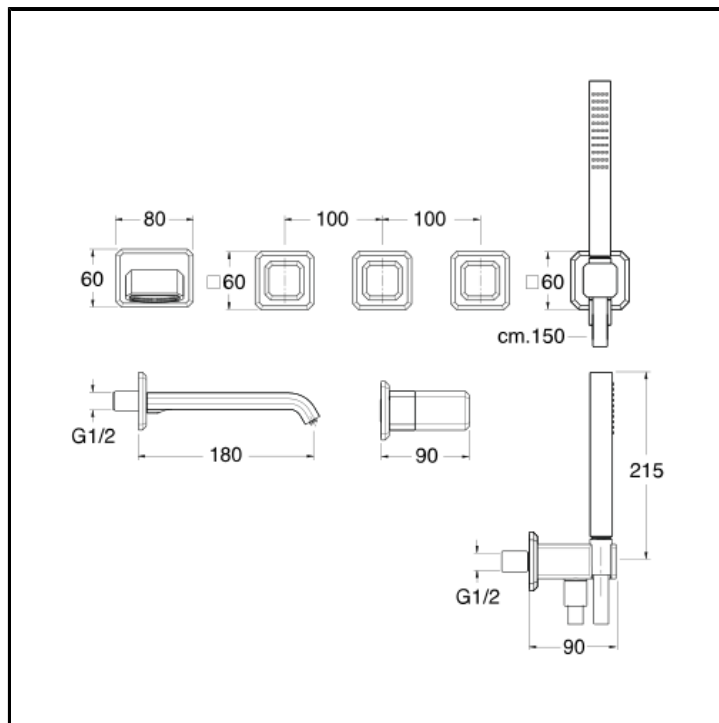

3 hole bath mixer external parts for CRICS115 with 2 outlet diverter, spout, metal anti-lime hand shower and LONG LIFE flexible hose

FINITURE

-  Chrome
-  Polished black chrome
-  Brushed black chrome
-  Polished metallic
-  Brushed metallic
-  Yellow gold oro
-  PVD polished rose gold
-  PVD brushed rose gold

CHARACTERISTICS

-

COMMAND

- Bicomando

INSTALLATION

- Wall

TIPOLOGY

-