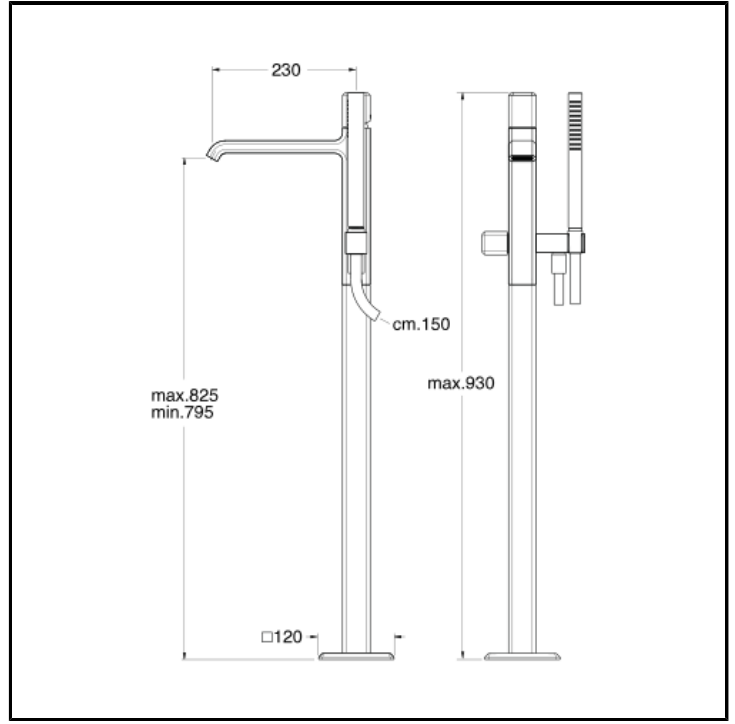

Floor mounted bath mixer external parts for CRICS290 with LONG LIFE flexible hose and anti-lime hand shower with independent progressive mixing