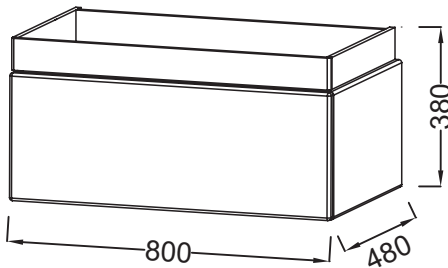

EB1743

Collection: TERRACE

Finish*:

G1C - Laque
brillante Blanc

Main features:

Features

- DIMENSIONS: 80 x 48 x 38 cm
- MATERIAL: Lacquer
- TYPE OF COORDINATING FURNITURE : Drawer unit
- WEIGHT: 25 kg
- INSTALLATION TYPE: Wall-hung

Installation benefits

- EASY INSTALLATION: Assembled cabinet

Technical drawing

Product Specification: Drawer unit 80 cm. EB1743. Collection: TERRACE. DIMENSIONS: 80 x 48 x 38 cm. WEIGHT: 25 kg. MATERIAL: Lacquer. INSTALLATION TYPE: Wall-hung. TYPE OF COORDINATING FURNITURE : Drawer unit.