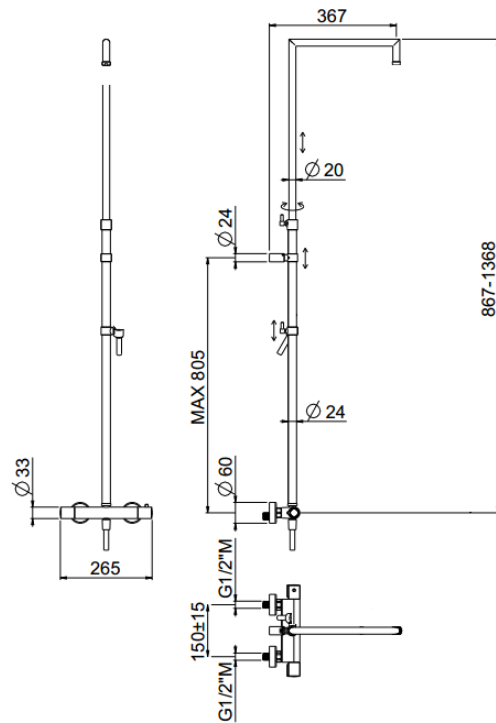

## TECHNICAL INFORMATION

Telescopic shower column including exposed thermostatic mixer with diverter, turning bar with adjustable mounting. Without shower and shower head. Smooth double anti-torsion PVC flexible hose, cm 150. CHROME

## PICTURE

## TECHNICAL DRAWING