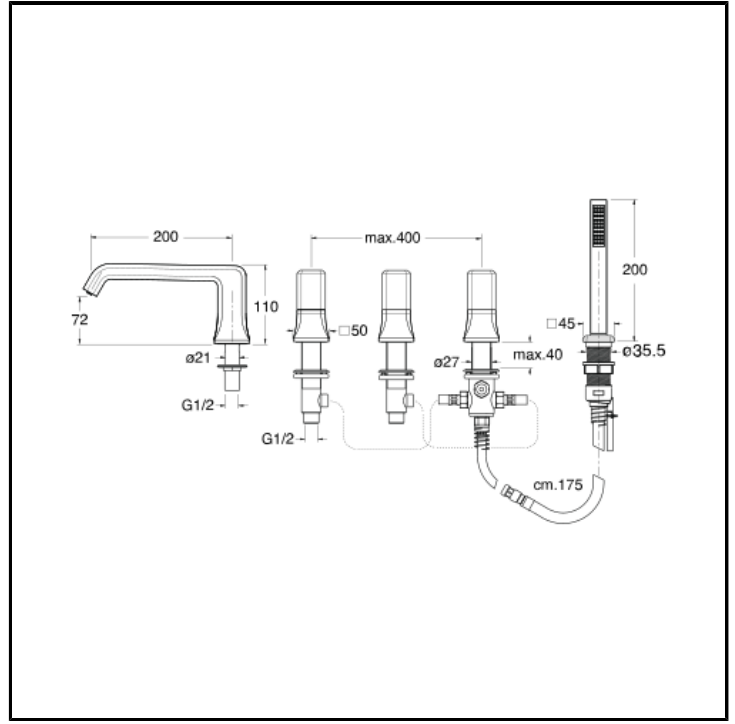

5 hole deck mounted bath mixer with diverter, spout, pull-out metal anti-lime hand shower and FOLLOW ME

## INSTALLATION

- Tub edge